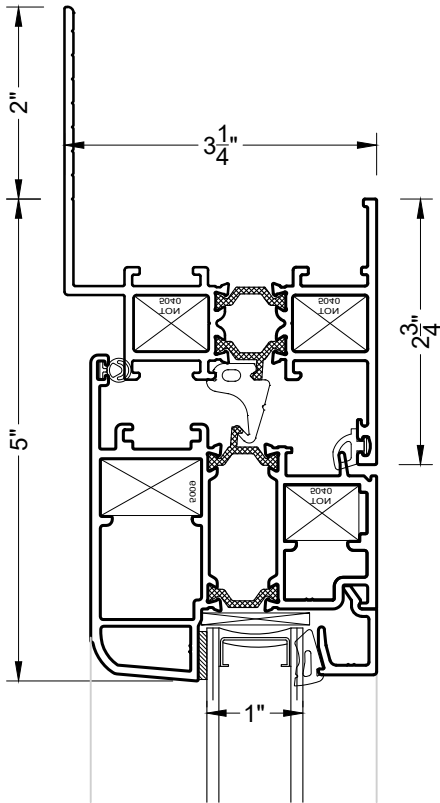

1450 OUT-SWING DOOR

(CLEAR OPENING = DOOR WIDTH - 8")

VER: 2022.09

1450-1 OUT-SWING DOOR
 W/ TRANSOM

(CLEAR OPENING = DOOR WIDTH - 8")

⑤ TRANSOM
 CTT1450-1

⑥ T-IMPOST
 CTT1450-1

⑦ JAMB (TRANSOM)
 CTT1450-1

② SILL
 CTT1450

VER: 2022.09

ADA SILL OR INTEGRAL TRANSOM IS NOT AVAILABLE FOR 1450-2 OUT-SWING FRENCH DOOR

1450-2 OUT-SWING FRENCH DOOR*

ONE SASH OPEN:
 (CLEAR OPENING = DOOR WIDTH / 2 - 6")

BOTH SASH OPEN:
 (CLEAR OPENING = DOOR WIDTH - 10")

VER: 2022.09

PW5100-2H TRANSOM OVER CTT1450-2
 W/ H MULLION

VER: 2022.09

PW5100-2V SIDELITE & CTT1450
 W/ H MULLION

VER: 2022.09

PW5100-2V SIDELITE & CTT1450-1
 W/ 3CP MULLION

VER: 2022.09

①B 2" FLANGE HEAD
 CTT1450

①A 2" APPLIED ON FLANGE HEAD
 CTT1450

③ 2" FLANGE JAMB
 CTT1450

1450 OUT-SWING ADA THRESHOLD

-PLEASE CONTACT YOUR SALE REP. FOR TEST RESULT AND KICK PLATE OPTION

① HEAD
1450 D

② SILL
1450 D

③ JAMB (HANDLE)
1450 D