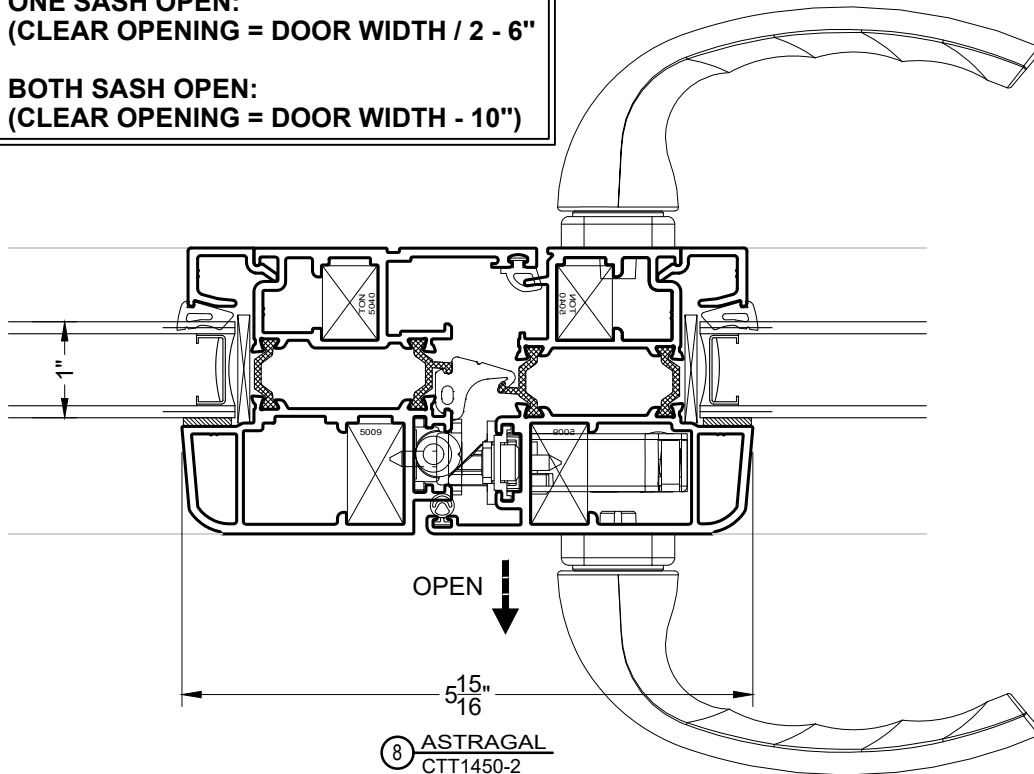

② SILL
 CTT1450

VER: 2022.09

ADA SILL OR INTEGRAL TRANSOM IS NOT AVAILABLE FOR 1450-2 OUT-SWING FRENCH DOOR

1450-2 OUT-SWING FRENCH DOOR*

ONE SASH OPEN:
 (CLEAR OPENING = DOOR WIDTH / 2 - 6")

BOTH SASH OPEN:
 (CLEAR OPENING = DOOR WIDTH - 10")