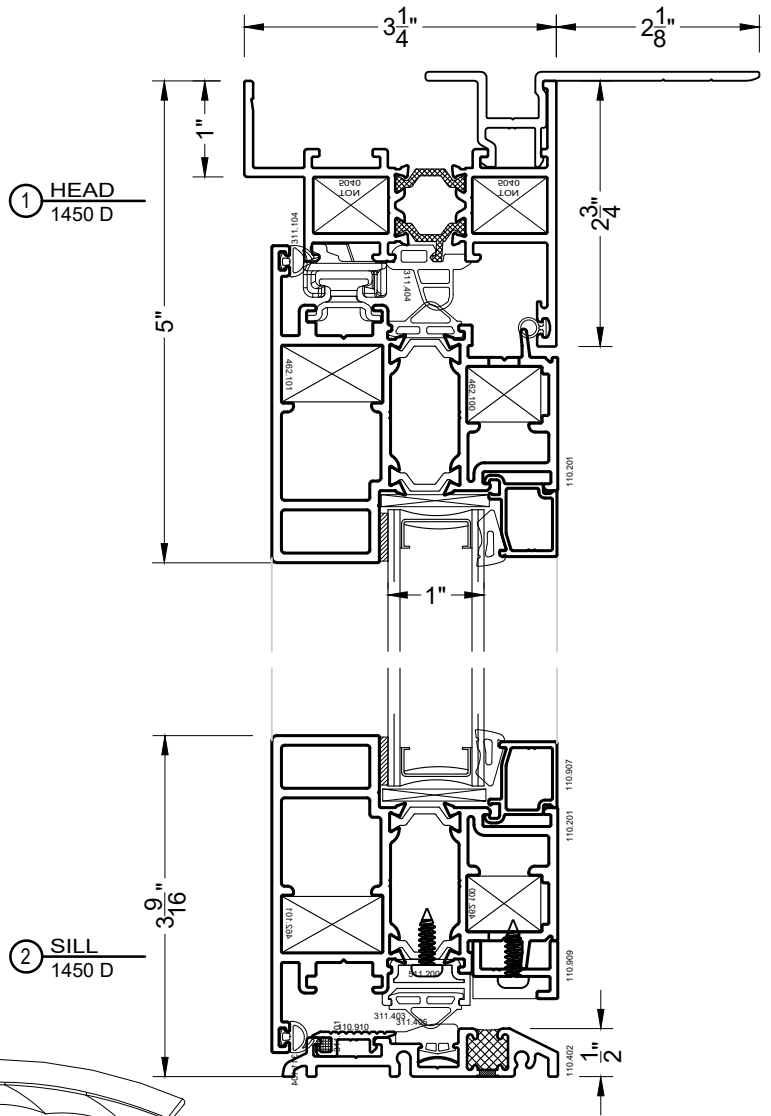

TABLE OF CONTENT

- INTRODUCTION -P1
- 1450 -P2
- 1450-1 -P3
- 1450-2 -P4
- MULLION -P5-P7
- FACE FLANGE ADA SILL -P8
- 1450 ADA THRESHOLD -P9-P11
- LOCK OPTION FOR ADA -P12

FEATURES

- ALUMINUM THERMAL-BREAK TERRACE OUT-SWING DOOR
- 3-1/4" FRAME DEPTH
- 1" DOUBLE PANE INSULATED TEMPERED GLASS
- HEAVY DUTY EXTRUSION
- AAMA 2604 POWDER COAT PAINT
- OPENING LIMIT BAR
- MULTI POINT LOCK SYSTEM
- THUMB TURN INTERIOR LOCKING MECHANISM

①A 2" APPLIED ON FLANGE HEAD
 CTT1450

③ 2" FLANGE JAMB
 CTT1450

1450 OUT-SWING ADA THRESHOLD

-PLEASE CONTACT YOUR SALE REP. FOR TEST RESULT AND KICK PLATE OPTION

① HEAD
1450 D

② SILL
1450 D

③ JAMB (HANDLE)
1450 D