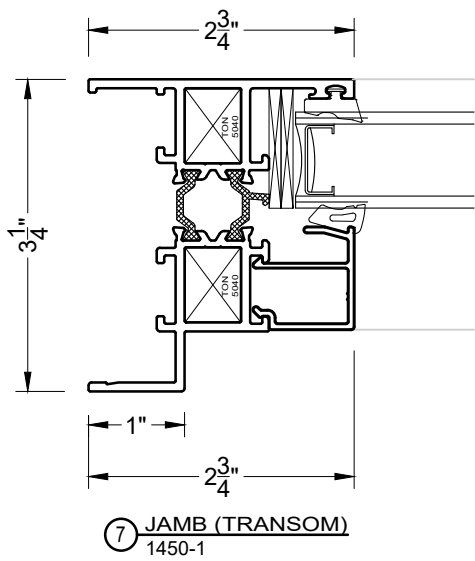

①A 2" APPLIED ON FLANGE HEAD
 CTT1450

③ 2" FLANGE JAMB
 CTT1450

1450 OUT-SWING ADA THRESHOLD

-PLEASE CONTACT YOUR SALE REP. FOR TEST RESULT AND KICK PLATE OPTION

① HEAD
1450 D

② SILL
1450 D

③ JAMB (HANDLE)
1450 D

④ JAMB (HINGE)
1450 D

VER: 2022.09

1450 OUT-SWING ADA THRESHOLD W/ TRANSOM

-PLEASE CONTACT YOUR SALE REP. FOR TEST RESULT AND KICK PLATE OPTION

VER: 2022.09

1450 OUT-SWING ADA THRESHOLD
 WITH 10" KICK PLATE