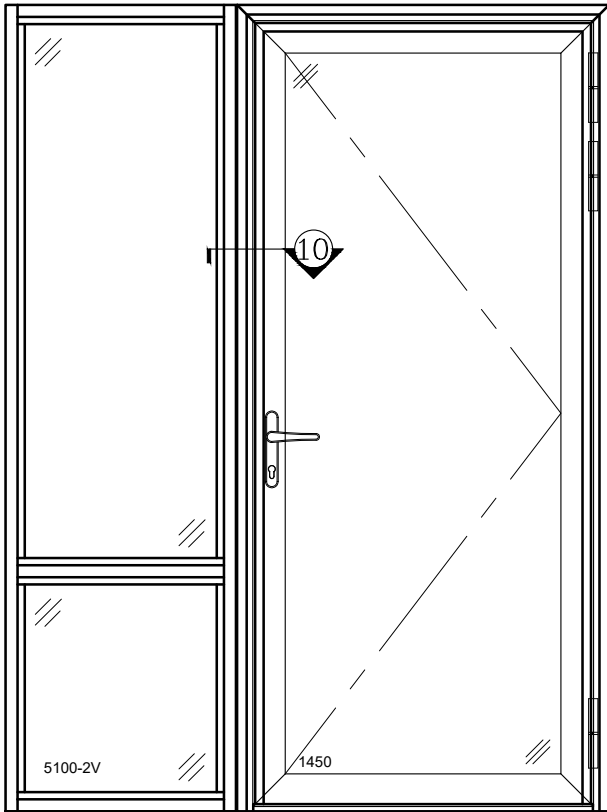

PW5100-2V SIDELITE & CTT1450
W/ H MULLION