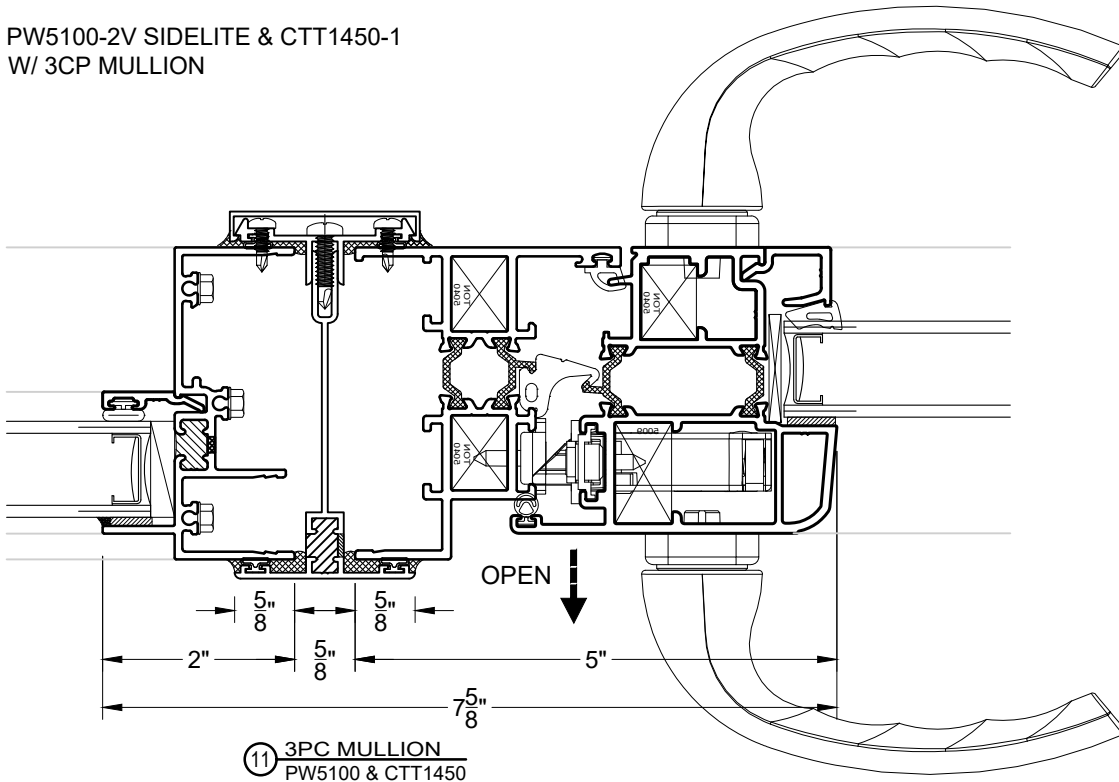

VER: 2022.09

PW5100-2H TRANSOM OVER CTT1450-2
 W/ H MULLION

VER: 2022.09

PW5100-2V SIDELITE & CTT1450
 W/ H MULLION

VER: 2022.09

PW5100-2V SIDELITE & CTT1450-1
 W/ 3CP MULLION

VER: 2022.09

①B 2" FLANGE HEAD
 CTT1450