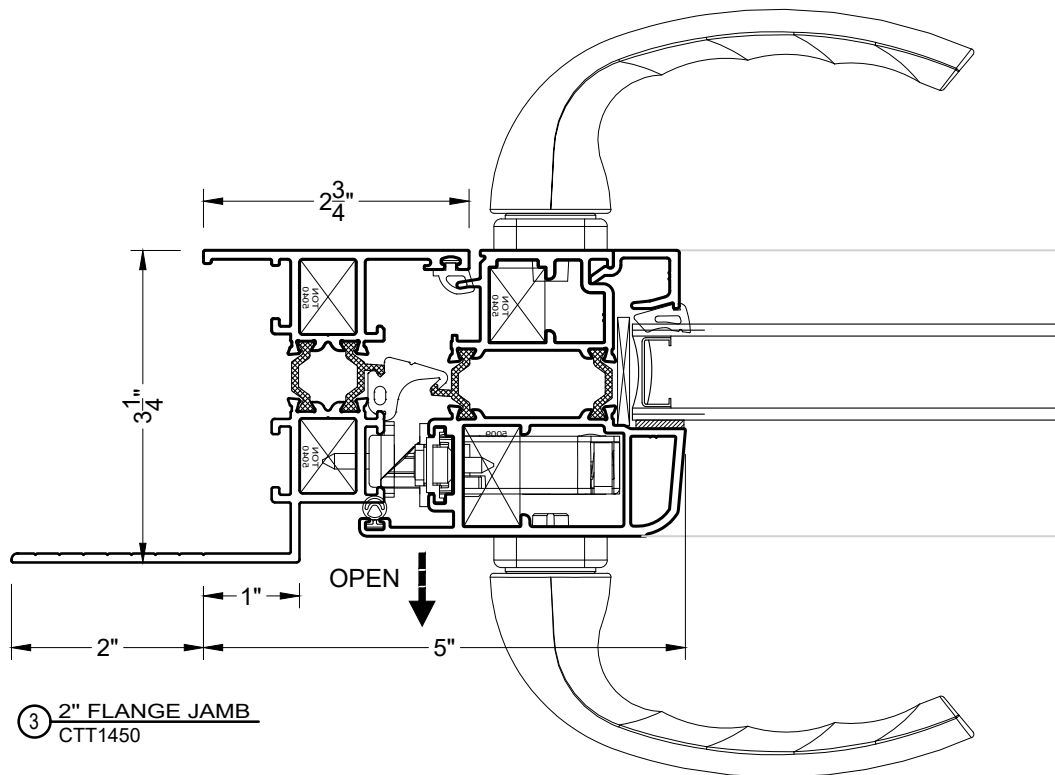

VER: 2022.09

PW5100-2H TRANSOM OVER CTT1450-2
 W/ H MULLION

VER: 2022.09

PW5100-2V SIDELITE & CTT1450
 W/ H MULLION

VER: 2022.09

PW5100-2V SIDELITE & CTT1450-1
 W/ 3CP MULLION

VER: 2022.09

①B 2" FLANGE HEAD
 CTT1450

①A 2" APPLIED ON FLANGE HEAD
 CTT1450

③ 2" FLANGE JAMB
 CTT1450

1450 OUT-SWING ADA THRESHOLD

-PLEASE CONTACT YOUR SALE REP. FOR TEST RESULT AND KICK PLATE OPTION

① HEAD
1450 D

② SILL
1450 D

③ JAMB (HANDLE)
1450 D