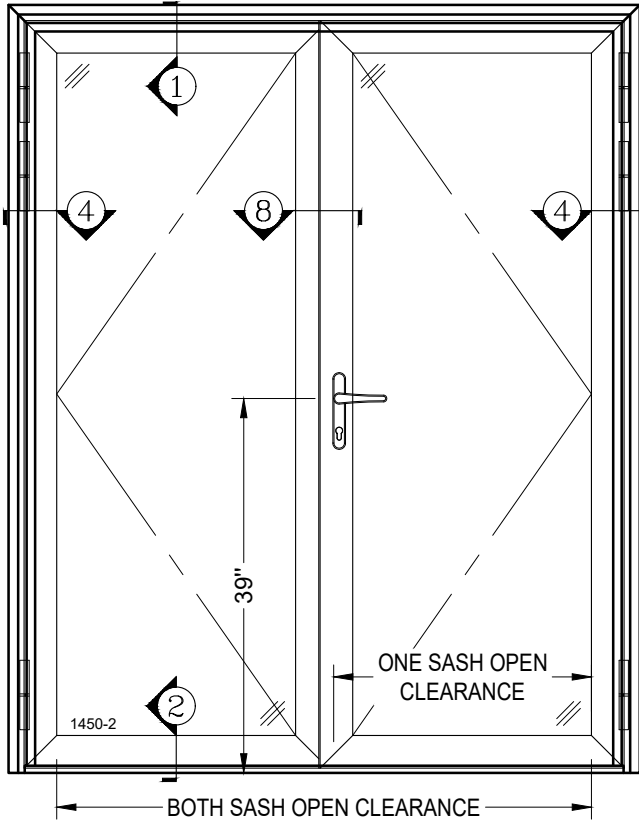

1450 OUT-SWING DOOR

(CLEAR OPENING = DOOR WIDTH - 8")

VER: 2022.09

1450-1 OUT-SWING DOOR
 W/ TRANSOM

(CLEAR OPENING = DOOR WIDTH - 8")

⑤ TRANSOM
 CTT1450-1

⑥ T-IMPOST
 CTT1450-1

⑦ JAMB (TRANSOM)
 CTT1450-1

② SILL
 CTT1450

VER: 2022.09

ADA SILL OR INTEGRAL TRANSOM IS NOT AVAILABLE FOR 1450-2 OUT-SWING FRENCH DOOR

1450-2 OUT-SWING FRENCH DOOR*

ONE SASH OPEN:
 (CLEAR OPENING = DOOR WIDTH / 2 - 6")

BOTH SASH OPEN:
 (CLEAR OPENING = DOOR WIDTH - 10")