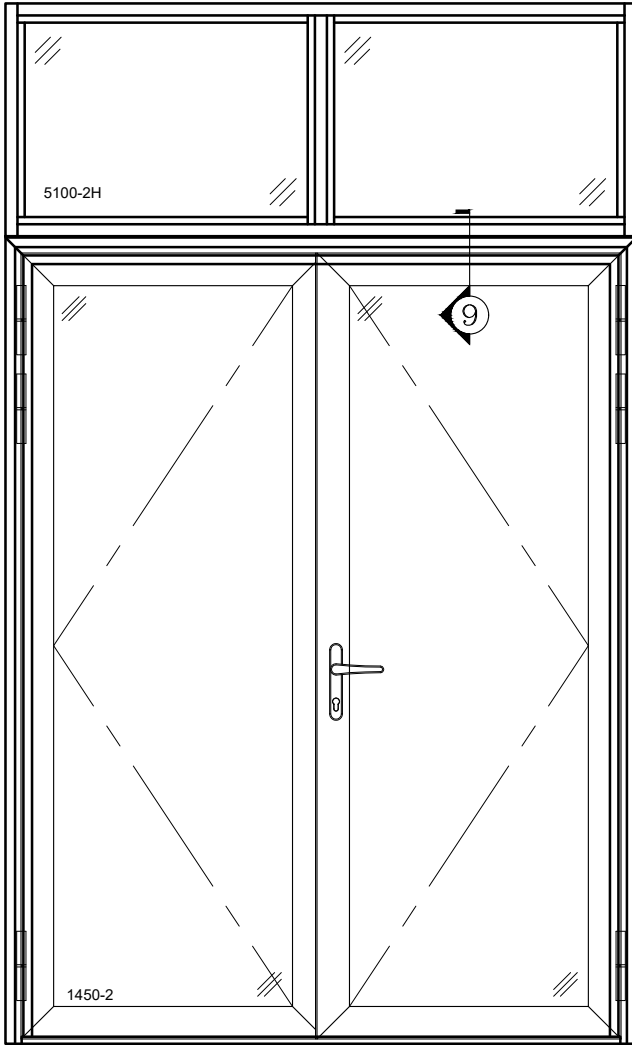

PW5100-2H TRANSOM OVER CTT1450-2
W/ H MULLION