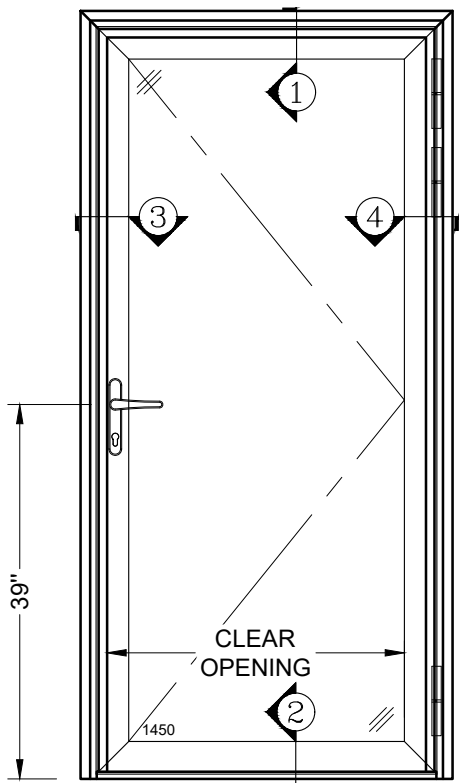

TABLE OF CONTENT

- INTRODUCTION -P1
- 1450 -P2
- 1450-1 -P3
- 1450-2 -P4
- MULLION -P5-P7
- FACE FLANGE ADA SILL -P8
- 1450 ADA THRESHOLD -P9-P11
- LOCK OPTION FOR ADA -P12

FEATURES

- ALUMINUM THERMAL-BREAK TERRACE OUT-SWING DOOR
- 3-1/4" FRAME DEPTH
- 1" DOUBLE PANE INSULATED TEMPERED GLASS
- HEAVY DUTY EXTRUSION
- AAMA 2604 POWDER COAT PAINT
- OPENING LIMIT BAR
- MULTI POINT LOCK SYSTEM
- THUMB TURN INTERIOR LOCKING MECHANISM

1450 OUT-SWING DOOR

(CLEAR OPENING = DOOR WIDTH - 8")

VER: 2022.09

1450-1 OUT-SWING DOOR
 W/ TRANSOM

(CLEAR OPENING = DOOR WIDTH - 8")

⑤ TRANSOM
 CTT1450-1

⑥ T-IMPOST
 CTT1450-1

⑦ JAMB (TRANSOM)
 CTT1450-1