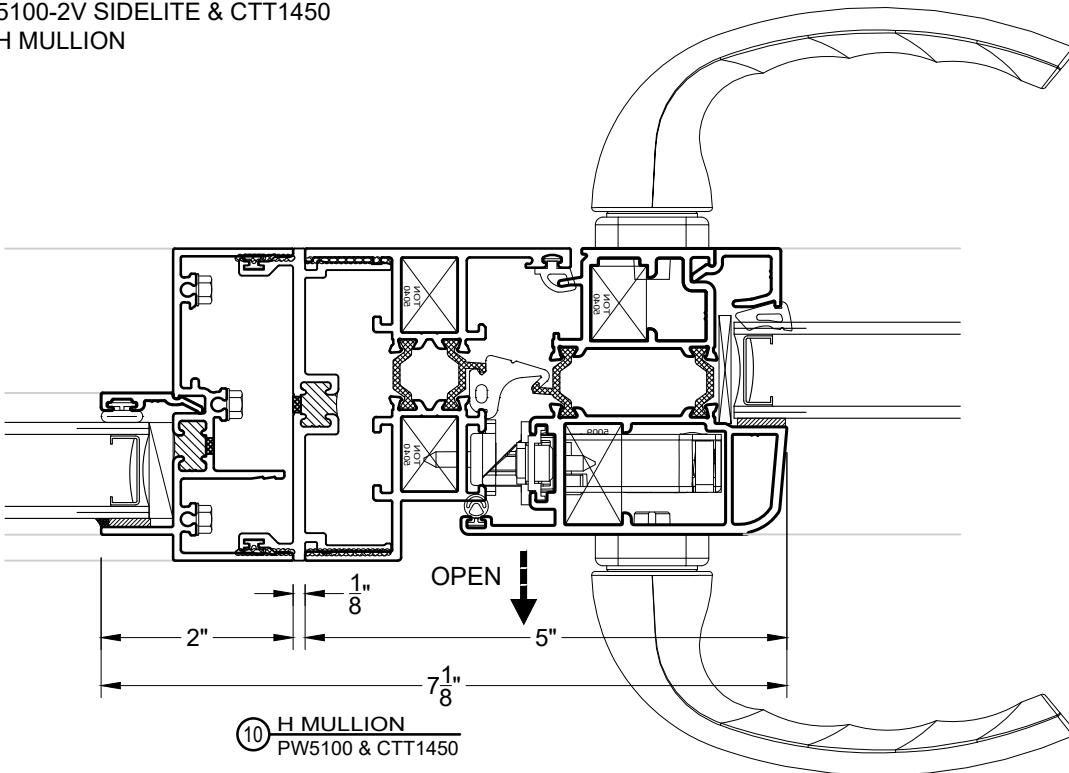

VER: 2022.09

PW5100-2H TRANSOM OVER CTT1450-2
 W/ H MULLION

VER: 2022.09

PW5100-2V SIDELITE & CTT1450
 W/ H MULLION

VER: 2022.09

PW5100-2V SIDELITE & CTT1450-1
 W/ 3CP MULLION

VER: 2022.09

①B 2" FLANGE HEAD
 CTT1450