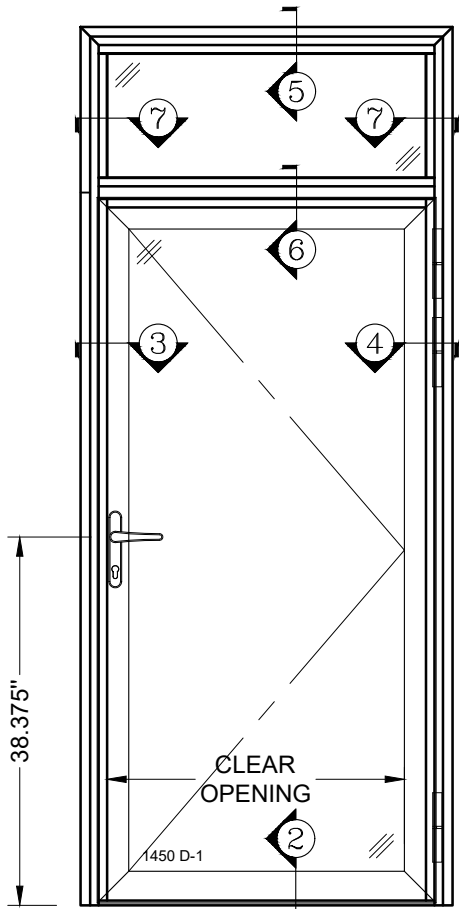

①A 2" APPLIED ON FLANGE HEAD
 CTT1450

③ 2" FLANGE JAMB
 CTT1450

1450 OUT-SWING ADA THRESHOLD

-PLEASE CONTACT YOUR SALE REP. FOR TEST RESULT AND KICK PLATE OPTION

① HEAD
1450 D

② SILL
1450 D

③ JAMB (HANDLE)
1450 D

④ JAMB (HINGE)
1450 D

VER: 2022.09

1450 OUT-SWING ADA THRESHOLD W/ TRANSOM

-PLEASE CONTACT YOUR SALE REP. FOR TEST RESULT AND KICK PLATE OPTION

VER: 2022.09

1450 OUT-SWING ADA THRESHOLD
 WITH 10" KICK PLATE