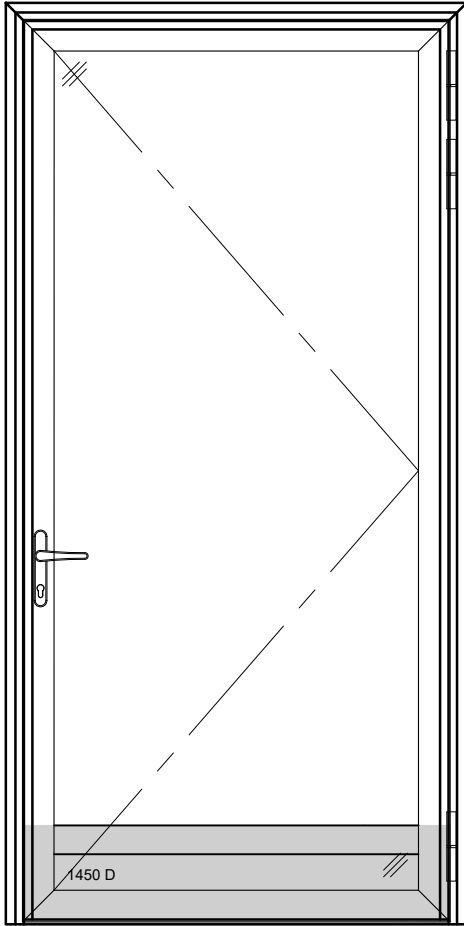

④ JAMB (HINGE)
1450 D

VER: 2022.09

1450 OUT-SWING ADA THRESHOLD W/ TRANSOM

-PLEASE CONTACT YOUR SALE REP. FOR TEST RESULT AND KICK PLATE OPTION

VER: 2022.09

1450 OUT-SWING ADA THRESHOLD
 WITH 10" KICK PLATE