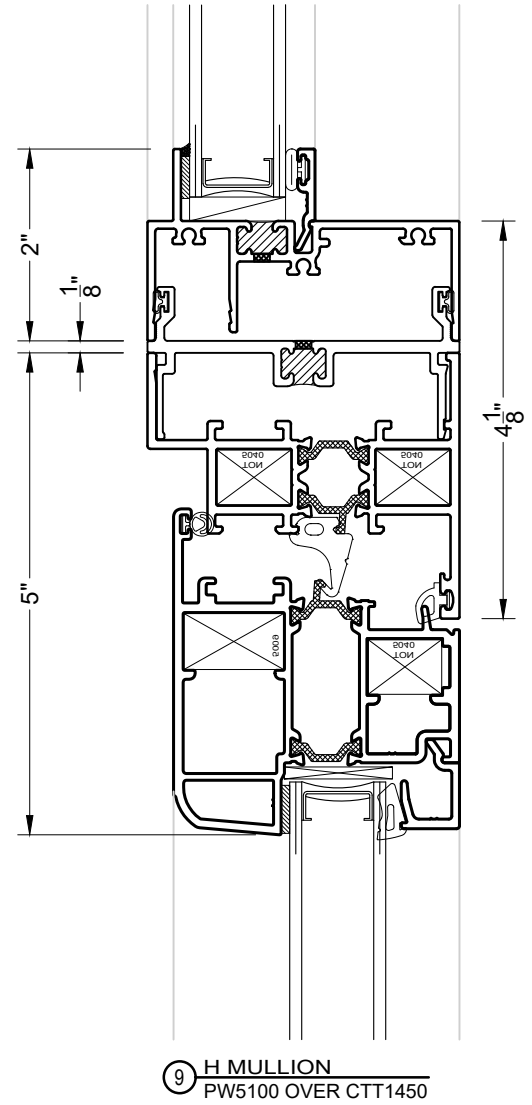

1450 OUT-SWING DOOR

(CLEAR OPENING = DOOR WIDTH - 8")

VER: 2022.09

1450-1 OUT-SWING DOOR
 W/ TRANSOM

(CLEAR OPENING = DOOR WIDTH - 8")

⑤ TRANSOM
 CTT1450-1

⑥ T-IMPOST
 CTT1450-1

⑦ JAMB (TRANSOM)
 CTT1450-1

② SILL
 CTT1450

VER: 2022.09

ADA SILL OR INTEGRAL TRANSOM IS NOT AVAILABLE FOR 1450-2 OUT-SWING FRENCH DOOR

1450-2 OUT-SWING FRENCH DOOR*

ONE SASH OPEN:
 (CLEAR OPENING = DOOR WIDTH / 2 - 6")

BOTH SASH OPEN:
 (CLEAR OPENING = DOOR WIDTH - 10")

VER: 2022.09

PW5100-2H TRANSOM OVER CTT1450-2
 W/ H MULLION

VER: 2022.09

PW5100-2V SIDELITE & CTT1450
 W/ H MULLION

VER: 2022.09

PW5100-2V SIDELITE & CTT1450-1
 W/ 3CP MULLION

VER: 2022.09

①B 2" FLANGE HEAD
 CTT1450