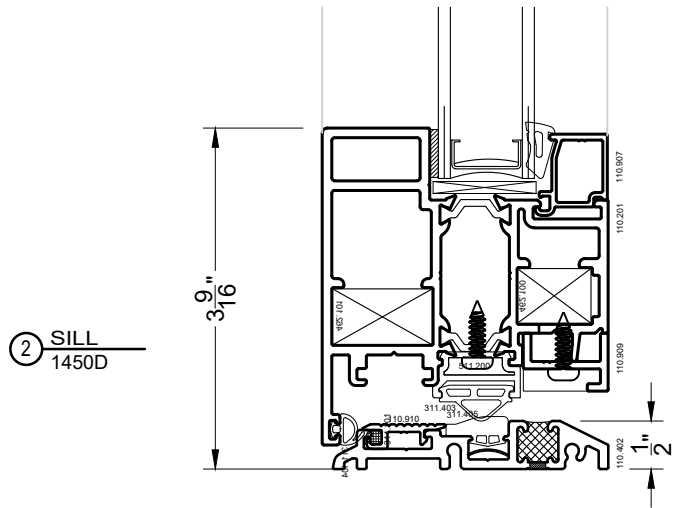

①A 2" APPLIED ON FLANGE HEAD
 CTT1450

③ 2" FLANGE JAMB
 CTT1450

1450 OUT-SWING ADA THRESHOLD

-PLEASE CONTACT YOUR SALE REP. FOR TEST RESULT AND KICK PLATE OPTION

① HEAD
1450 D

② SILL
1450 D

③ JAMB (HANDLE)
1450 D

④ JAMB (HINGE)
1450 D

VER: 2022.09

1450 OUT-SWING ADA THRESHOLD W/ TRANSOM

-PLEASE CONTACT YOUR SALE REP. FOR TEST RESULT AND KICK PLATE OPTION

VER: 2022.09

1450 OUT-SWING ADA THRESHOLD
 WITH 10" KICK PLATE