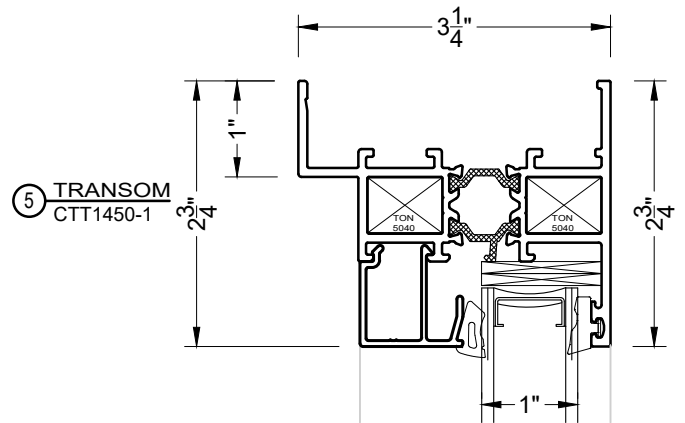

1450 OUT-SWING DOOR

(CLEAR OPENING = DOOR WIDTH - 8")

VER: 2022.09

1450-1 OUT-SWING DOOR
 W/ TRANSOM

(CLEAR OPENING = DOOR WIDTH - 8")

⑤ TRANSOM
 CTT1450-1

⑥ T-IMPOST
 CTT1450-1

⑦ JAMB (TRANSOM)
 CTT1450-1

② SILL
 CTT1450

VER: 2022.09

ADA SILL OR INTEGRAL TRANSOM IS NOT AVAILABLE FOR 1450-2 OUT-SWING FRENCH DOOR

1450-2 OUT-SWING FRENCH DOOR*

ONE SASH OPEN:
 (CLEAR OPENING = DOOR WIDTH / 2 - 6")

BOTH SASH OPEN:
 (CLEAR OPENING = DOOR WIDTH - 10")