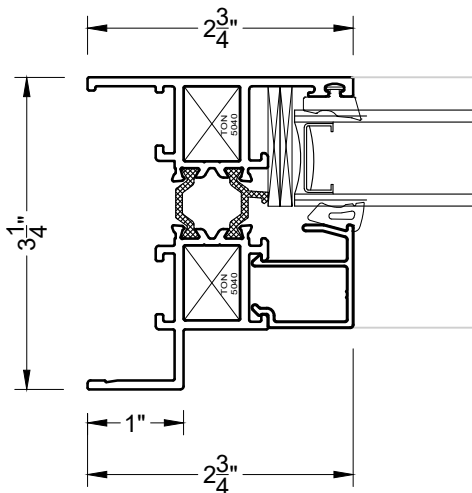

1450 OUT-SWING DOOR

(CLEAR OPENING = DOOR WIDTH - 8")

VER: 2022.09

1450-1 OUT-SWING DOOR
 W/ TRANSOM

(CLEAR OPENING = DOOR WIDTH - 8")

⑤ TRANSOM
 CTT1450-1

⑥ T-IMPOST
 CTT1450-1

⑦ JAMB (TRANSOM)
 CTT1450-1

② SILL
 CTT1450

VER: 2022.09

ADA SILL OR INTEGRAL TRANSOM IS NOT AVAILABLE FOR 1450-2 OUT-SWING FRENCH DOOR

1450-2 OUT-SWING FRENCH DOOR*

ONE SASH OPEN:
 (CLEAR OPENING = DOOR WIDTH / 2 - 6")

BOTH SASH OPEN:
 (CLEAR OPENING = DOOR WIDTH - 10")