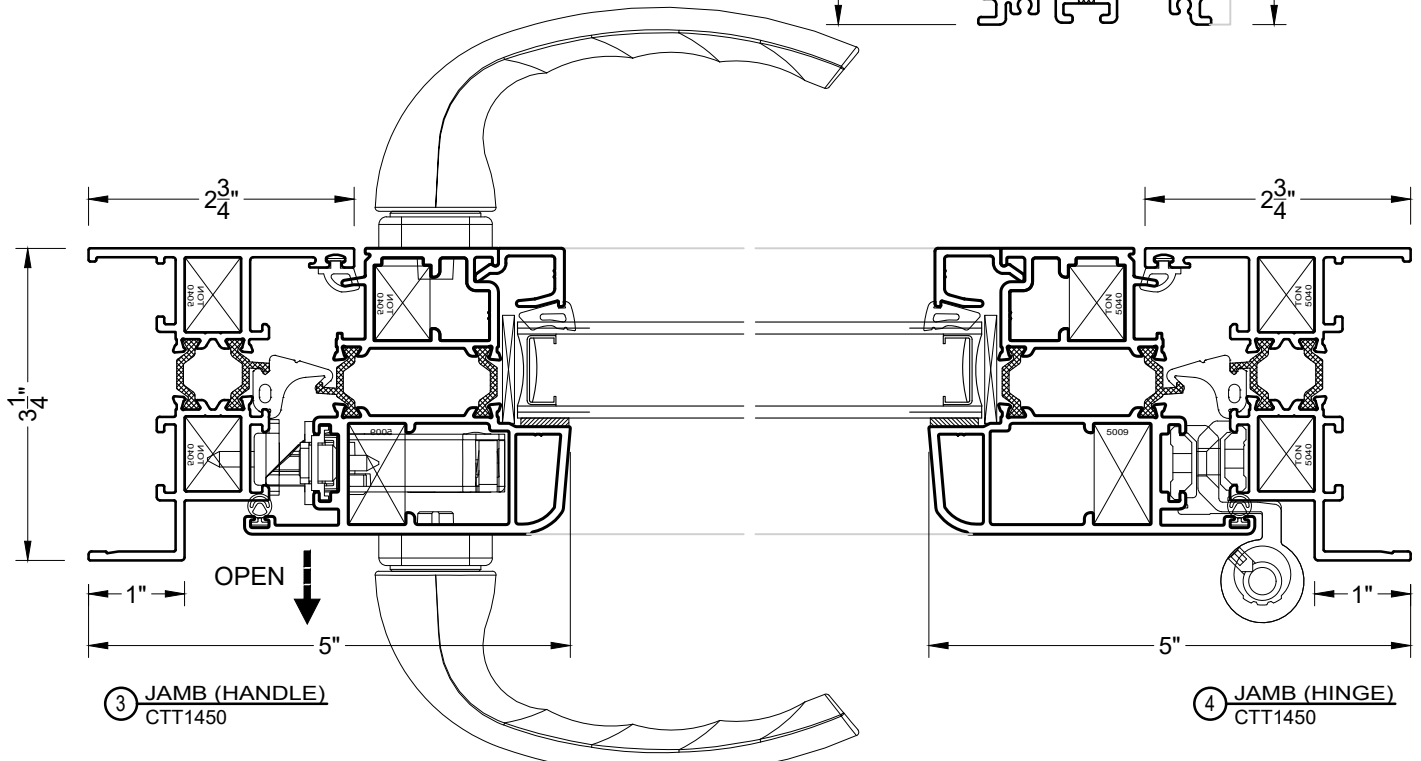

SERIES 1450 TERRACE OUT-SWING DOOR

TEST SIZE W x H	AAMA RATING	AIR INFILTRATION	DESIGN PRESSURE	WATER RESISTANCE	U-VALUE	SHGC	VT
48" x 96"	AW-PG75	≤0.10 cfm/ft ²	75 psf	12 psf	0.32-0.54	0.15-0.5	0.2-0.53

TABLE OF CONTENT

- INTRODUCTION -P1
- 1450 -P2
- 1450-1 -P3
- 1450-2 -P4
- MULLION -P5-P7
- FACE FLANGE ADA SILL -P8
- 1450 ADA THRESHOLD -P9-P11
- LOCK OPTION FOR ADA -P12

FEATURES

- ALUMINUM THERMAL-BREAK TERRACE OUT-SWING DOOR
- 3-1/4" FRAME DEPTH
- 1" DOUBLE PANE INSULATED TEMPERED GLASS
- HEAVY DUTY EXTRUSION
- AAMA 2604 POWDER COAT PAINT
- OPENING LIMIT BAR
- MULTI POINT LOCK SYSTEM
- THUMB TURN INTERIOR LOCKING MECHANISM

1450 OUT-SWING DOOR

(CLEAR OPENING = DOOR WIDTH - 8")

VER: 2022.09

1450-1 OUT-SWING DOOR
 W/ TRANSOM

(CLEAR OPENING = DOOR WIDTH - 8")

⑤ TRANSOM
 CTT1450-1

⑥ T-IMPOST
 CTT1450-1

⑦ JAMB (TRANSOM)
 CTT1450-1