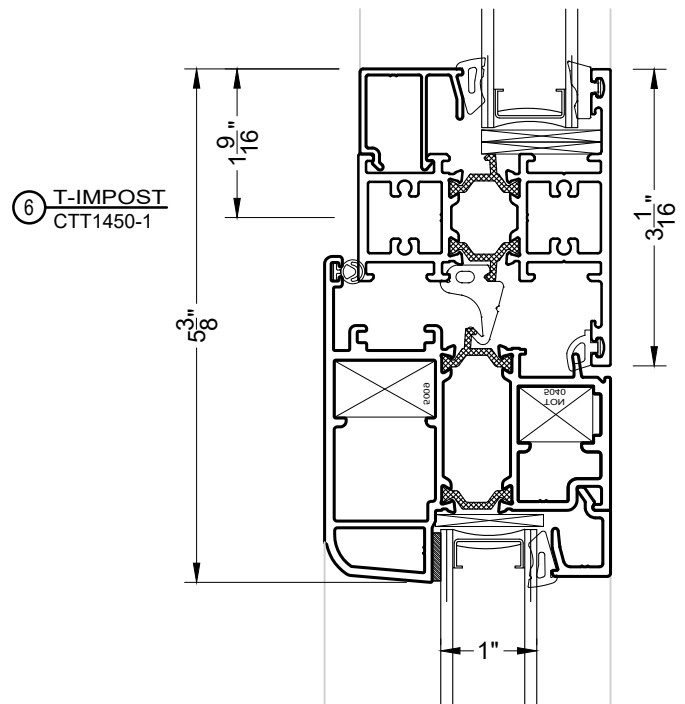

1450 OUT-SWING DOOR

(CLEAR OPENING = DOOR WIDTH - 8")

VER: 2022.09

1450-1 OUT-SWING DOOR
 W/ TRANSOM

(CLEAR OPENING = DOOR WIDTH - 8")

⑤ TRANSOM
 CTT1450-1

⑥ T-IMPOST
 CTT1450-1

⑦ JAMB (TRANSOM)
 CTT1450-1

② SILL
 CTT1450

VER: 2022.09

ADA SILL OR INTEGRAL TRANSOM IS NOT AVAILABLE FOR 1450-2 OUT-SWING FRENCH DOOR

1450-2 OUT-SWING FRENCH DOOR*

ONE SASH OPEN:
 (CLEAR OPENING = DOOR WIDTH / 2 - 6")

BOTH SASH OPEN:
 (CLEAR OPENING = DOOR WIDTH - 10")