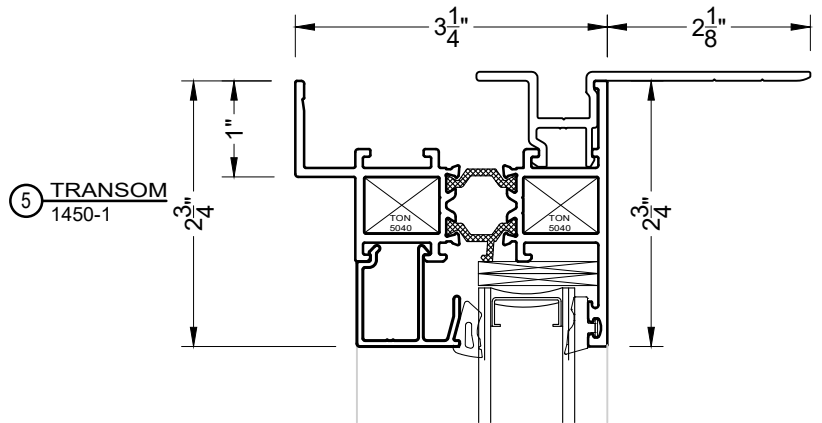

①A 2" APPLIED ON FLANGE HEAD
 CTT1450

③ 2" FLANGE JAMB
 CTT1450

1450 OUT-SWING ADA THRESHOLD

-PLEASE CONTACT YOUR SALE REP. FOR TEST RESULT AND KICK PLATE OPTION

① HEAD
1450 D

② SILL
1450 D

③ JAMB (HANDLE)
1450 D

④ JAMB (HINGE)
1450 D

VER: 2022.09

1450 OUT-SWING ADA THRESHOLD W/ TRANSOM

-PLEASE CONTACT YOUR SALE REP. FOR TEST RESULT AND KICK PLATE OPTION

VER: 2022.09

1450 OUT-SWING ADA THRESHOLD
 WITH 10" KICK PLATE