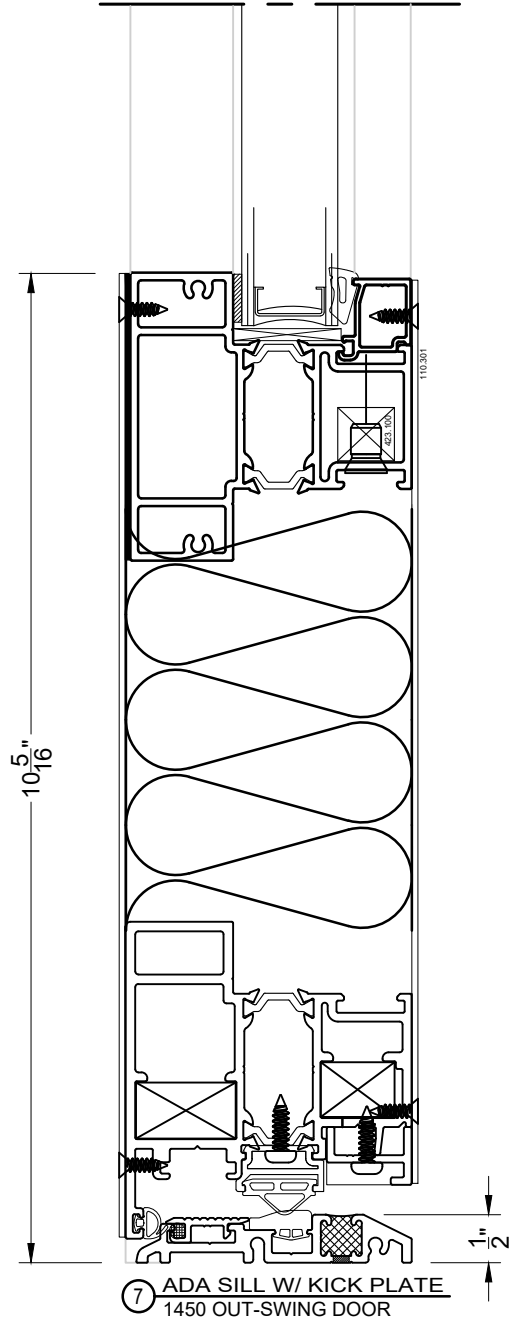

1450 OUT-SWING DOOR

(CLEAR OPENING = DOOR WIDTH - 8")

VER: 2022.09

1450-1 OUT-SWING DOOR
 W/ TRANSOM

(CLEAR OPENING = DOOR WIDTH - 8")

⑤ TRANSOM
 CTT1450-1

⑥ T-IMPOST
 CTT1450-1

⑦ JAMB (TRANSOM)
 CTT1450-1

② SILL
 CTT1450

VER: 2022.09

ADA SILL OR INTEGRAL TRANSOM IS NOT AVAILABLE FOR 1450-2 OUT-SWING FRENCH DOOR

1450-2 OUT-SWING FRENCH DOOR*

ONE SASH OPEN:
 (CLEAR OPENING = DOOR WIDTH / 2 - 6")

BOTH SASH OPEN:
 (CLEAR OPENING = DOOR WIDTH - 10")

VER: 2022.09

PW5100-2H TRANSOM OVER CTT1450-2
 W/ H MULLION

VER: 2022.09

PW5100-2V SIDELITE & CTT1450
 W/ H MULLION

VER: 2022.09

PW5100-2V SIDELITE & CTT1450-1
 W/ 3CP MULLION

VER: 2022.09

①B 2" FLANGE HEAD
 CTT1450

④ JAMB (HINGE)
1450 D

VER: 2022.09

1450 OUT-SWING ADA THRESHOLD W/ TRANSOM

-PLEASE CONTACT YOUR SALE REP. FOR TEST RESULT AND KICK PLATE OPTION

VER: 2022.09

1450 OUT-SWING ADA THRESHOLD
 WITH 10" KICK PLATE