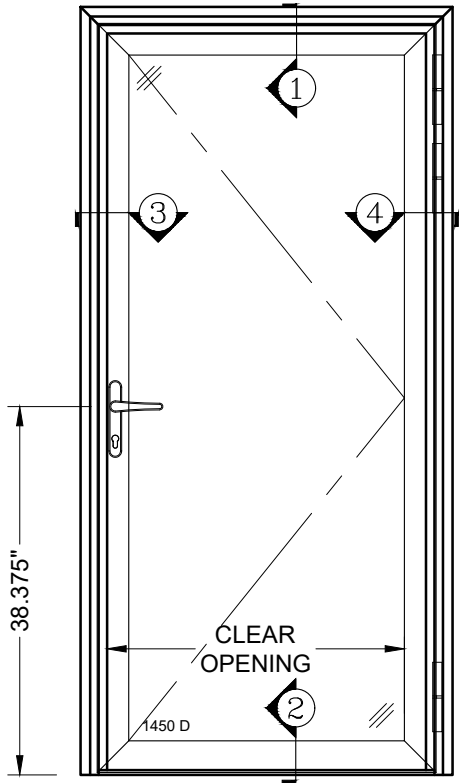

1450 OUT-SWING ADA THRESHOLD

-PLEASE CONTACT YOUR SALE REP. FOR TEST RESULT AND KICK PLATE OPTION