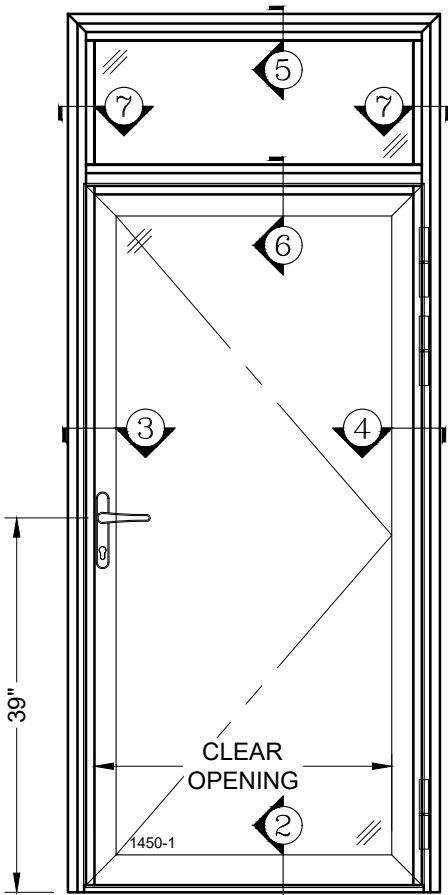

TABLE OF CONTENT

- INTRODUCTION -P1
- 1450 -P2
- 1450-1 -P3
- 1450-2 -P4
- MULLION -P5-P7
- FACE FLANGE ADA SILL -P8
- 1450 ADA THRESHOLD -P9-P11
- LOCK OPTION FOR ADA -P12

FEATURES

- ALUMINUM THERMAL-BREAK TERRACE OUT-SWING DOOR
- 3-1/4" FRAME DEPTH
- 1" DOUBLE PANE INSULATED TEMPERED GLASS
- HEAVY DUTY EXTRUSION
- AAMA 2604 POWDER COAT PAINT
- OPENING LIMIT BAR
- MULTI POINT LOCK SYSTEM
- THUMB TURN INTERIOR LOCKING MECHANISM

1450 OUT-SWING DOOR

(CLEAR OPENING = DOOR WIDTH - 8")

VER: 2022.09

1450-1 OUT-SWING DOOR
 W/ TRANSOM

(CLEAR OPENING = DOOR WIDTH - 8")

⑤ TRANSOM
 CTT1450-1

⑥ T-IMPOST
 CTT1450-1

⑦ JAMB (TRANSOM)
 CTT1450-1