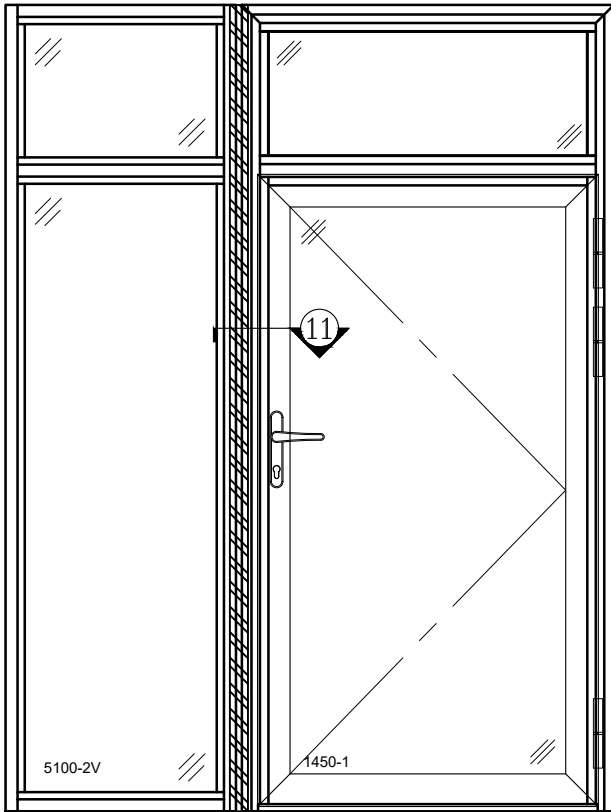

PW5100-2V SIDELITE & CTT1450-1
W/ 3CP MULLION