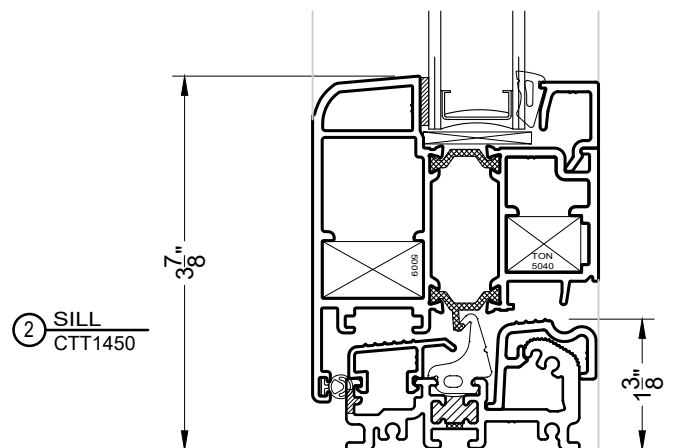

1450 OUT-SWING DOOR

(CLEAR OPENING = DOOR WIDTH - 8")

VER: 2022.09

1450-1 OUT-SWING DOOR
 W/ TRANSOM

(CLEAR OPENING = DOOR WIDTH - 8")

⑤ TRANSOM
 CTT1450-1

⑥ T-IMPOST
 CTT1450-1

⑦ JAMB (TRANSOM)
 CTT1450-1

② SILL
 CTT1450

VER: 2022.09

ADA SILL OR INTEGRAL TRANSOM IS NOT AVAILABLE FOR 1450-2 OUT-SWING FRENCH DOOR

1450-2 OUT-SWING FRENCH DOOR*

ONE SASH OPEN:
 (CLEAR OPENING = DOOR WIDTH / 2 - 6")

BOTH SASH OPEN:
 (CLEAR OPENING = DOOR WIDTH - 10")