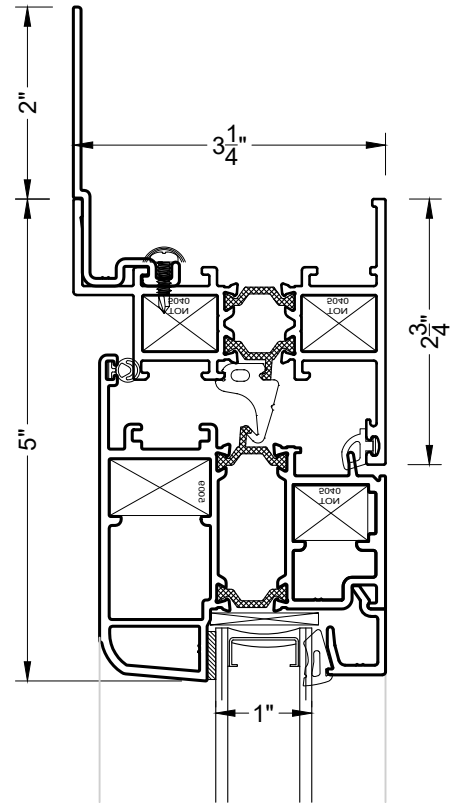

1450 OUT-SWING DOOR

(CLEAR OPENING = DOOR WIDTH - 8")

VER: 2022.09

1450-1 OUT-SWING DOOR
 W/ TRANSOM

(CLEAR OPENING = DOOR WIDTH - 8")

⑤ TRANSOM
 CTT1450-1

⑥ T-IMPOST
 CTT1450-1

⑦ JAMB (TRANSOM)
 CTT1450-1

② SILL
 CTT1450

VER: 2022.09

ADA SILL OR INTEGRAL TRANSOM IS NOT AVAILABLE FOR 1450-2 OUT-SWING FRENCH DOOR

1450-2 OUT-SWING FRENCH DOOR*

ONE SASH OPEN:
 (CLEAR OPENING = DOOR WIDTH / 2 - 6")

BOTH SASH OPEN:
 (CLEAR OPENING = DOOR WIDTH - 10")

VER: 2022.09

PW5100-2H TRANSOM OVER CTT1450-2
 W/ H MULLION

VER: 2022.09

PW5100-2V SIDELITE & CTT1450
 W/ H MULLION

VER: 2022.09

PW5100-2V SIDELITE & CTT1450-1
 W/ 3CP MULLION

VER: 2022.09

①B 2" FLANGE HEAD
 CTT1450

①A 2" APPLIED ON FLANGE HEAD
 CTT1450

③ 2" FLANGE JAMB
 CTT1450

1450 OUT-SWING ADA THRESHOLD

-PLEASE CONTACT YOUR SALE REP. FOR TEST RESULT AND KICK PLATE OPTION

① HEAD
1450 D

② SILL
1450 D

③ JAMB (HANDLE)
1450 D