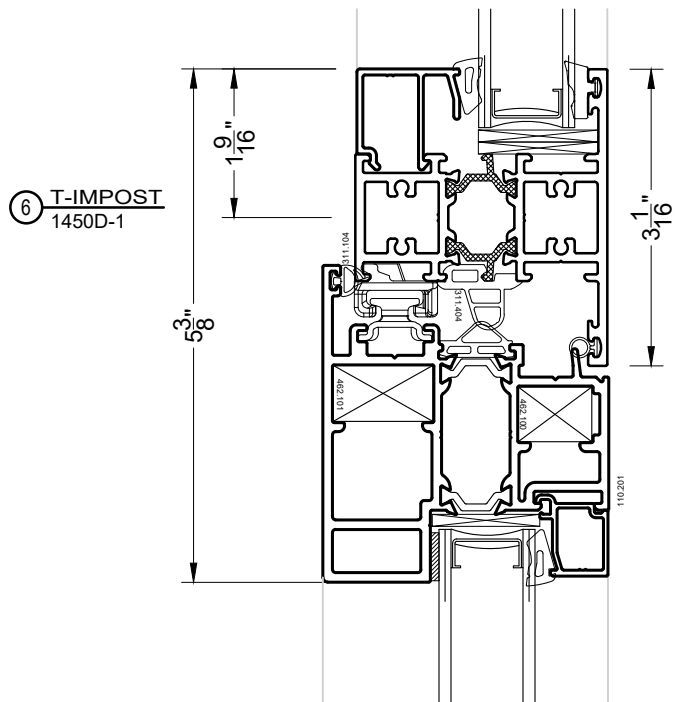

VER: 2022.09