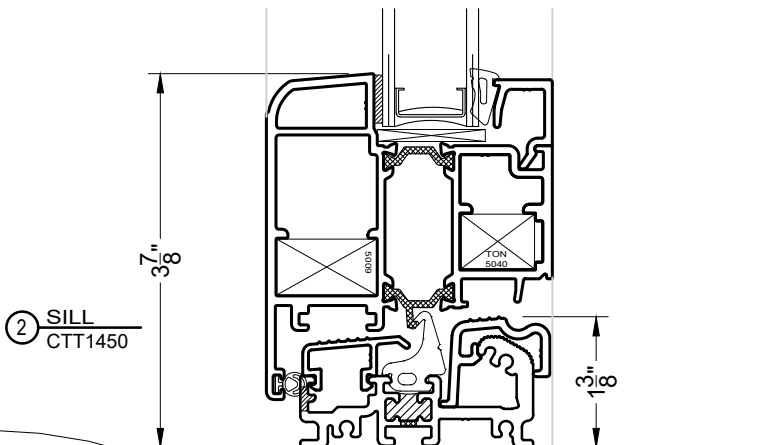

SERIES 1450 TERRACE OUT-SWING DOOR

TEST SIZE W x H	AAMA RATING	AIR INFILTRATION	DESIGN PRESSURE	WATER RESISTANCE	U-VALUE	SHGC	VT
48" x 96"	AW-PG75	≤0.10 cfm/ft ²	75 psf	12 psf	0.32-0.54	0.15-0.5	0.2-0.53

TABLE OF CONTENT

- INTRODUCTION -P1
- 1450 -P2
- 1450-1 -P3
- 1450-2 -P4
- MULLION -P5-P7
- FACE FLANGE ADA SILL -P8
- 1450 ADA THRESHOLD -P9-P11
- LOCK OPTION FOR ADA -P12

FEATURES

- ALUMINUM THERMAL-BREAK TERRACE OUT-SWING DOOR
- 3-1/4" FRAME DEPTH
- 1" DOUBLE PANE INSULATED TEMPERED GLASS
- HEAVY DUTY EXTRUSION
- AAMA 2604 POWDER COAT PAINT
- OPENING LIMIT BAR
- MULTI POINT LOCK SYSTEM
- THUMB TURN INTERIOR LOCKING MECHANISM

1450 OUT-SWING DOOR

(CLEAR OPENING = DOOR WIDTH - 8")

VER: 2022.09

1450-1 OUT-SWING DOOR
 W/ TRANSOM

(CLEAR OPENING = DOOR WIDTH - 8")

⑤ TRANSOM
 CTT1450-1

⑥ T-IMPOST
 CTT1450-1

⑦ JAMB (TRANSOM)
 CTT1450-1