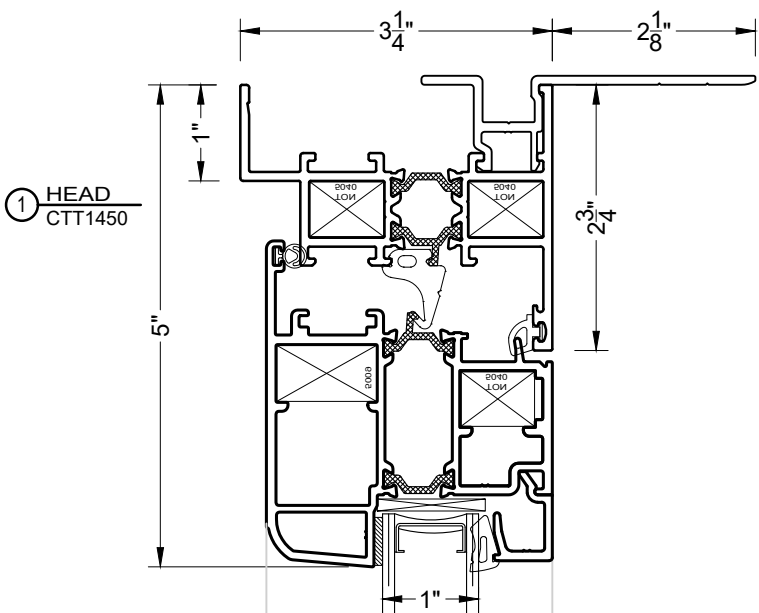

SERIES 1450 TERRACE OUT-SWING DOOR

TEST SIZE W x H	AAMA RATING	AIR INFILTRATION	DESIGN PRESSURE	WATER RESISTANCE	U-VALUE	SHGC	VT
48" x 96"	AW-PG75	≤0.10 cfm/ft ²	75 psf	12 psf	0.32-0.54	0.15-0.5	0.2-0.53

TABLE OF CONTENT

- INTRODUCTION -P1
- 1450 -P2
- 1450-1 -P3
- 1450-2 -P4
- MULLION -P5-P7
- FACE FLANGE ADA SILL -P8
- 1450 ADA THRESHOLD -P9-P11
- LOCK OPTION FOR ADA -P12

FEATURES

- ALUMINUM THERMAL-BREAK TERRACE OUT-SWING DOOR
- 3-1/4" FRAME DEPTH
- 1" DOUBLE PANE INSULATED TEMPERED GLASS
- HEAVY DUTY EXTRUSION
- AAMA 2604 POWDER COAT PAINT
- OPENING LIMIT BAR
- MULTI POINT LOCK SYSTEM
- THUMB TURN INTERIOR LOCKING MECHANISM

1450 OUT-SWING DOOR

(CLEAR OPENING = DOOR WIDTH - 8")

VER: 2022.09

1450-1 OUT-SWING DOOR
 W/ TRANSOM

(CLEAR OPENING = DOOR WIDTH - 8")

⑤ TRANSOM
 CTT1450-1

⑥ T-IMPOST
 CTT1450-1

⑦ JAMB (TRANSOM)
 CTT1450-1