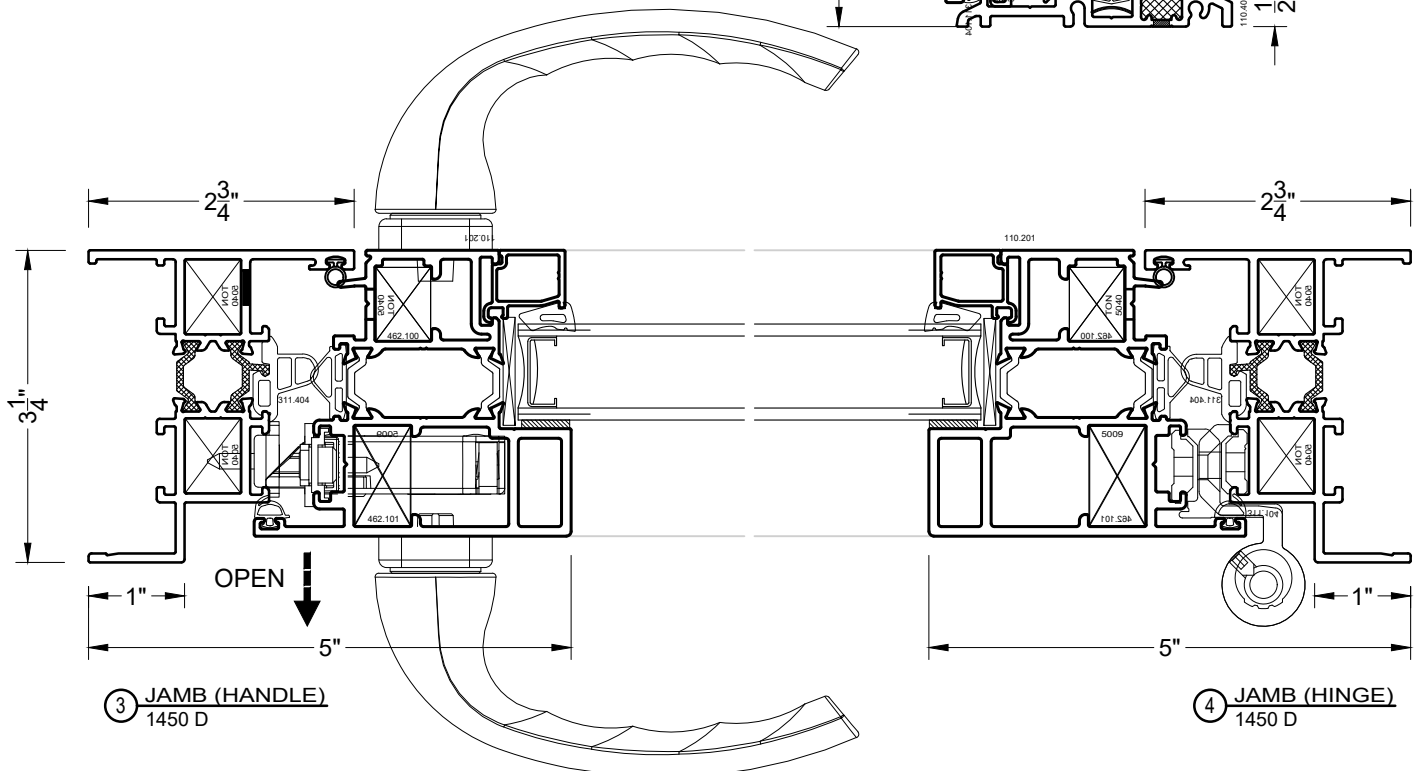

①A 2" APPLIED ON FLANGE HEAD
 CTT1450

③ 2" FLANGE JAMB
 CTT1450

1450 OUT-SWING ADA THRESHOLD

-PLEASE CONTACT YOUR SALE REP. FOR TEST RESULT AND KICK PLATE OPTION

① HEAD
1450 D

② SILL
1450 D

③ JAMB (HANDLE)
1450 D