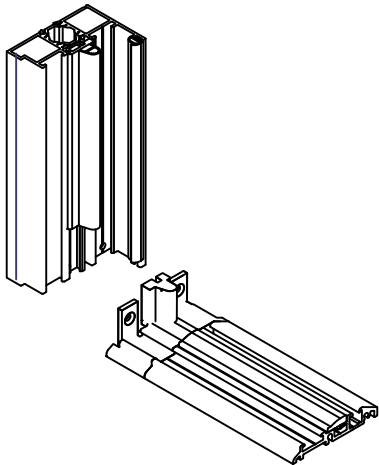

④ JAMB (HINGE)
1450 D

VER: 2022.09

1450 OUT-SWING ADA THRESHOLD W/ TRANSOM

-PLEASE CONTACT YOUR SALE REP. FOR TEST RESULT AND KICK PLATE OPTION

VER: 2022.09

1450 OUT-SWING ADA THRESHOLD
 WITH 10" KICK PLATE

REMOVABLE THRESHOLD

VER: 2022.09

OPTIONAL HANDLE AND LOCK SET FOR
BALCONY DOOR OUTS-WING
(ADA SILL AND STANDARD SILL)