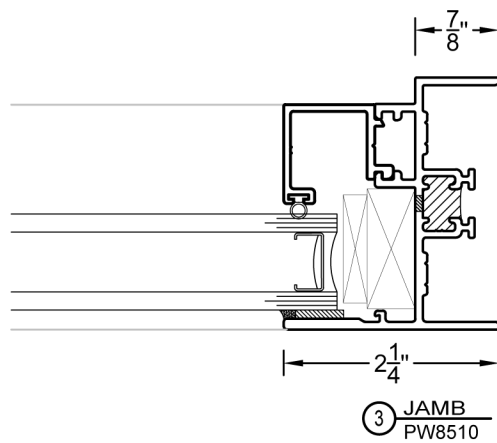

VER: 2020.03