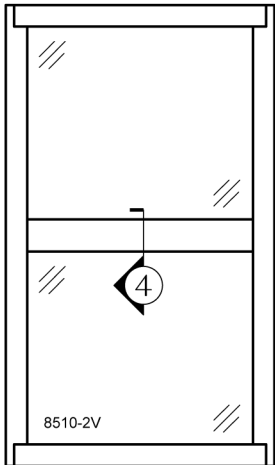

PW8510-2V VERTICAL 2 LITE