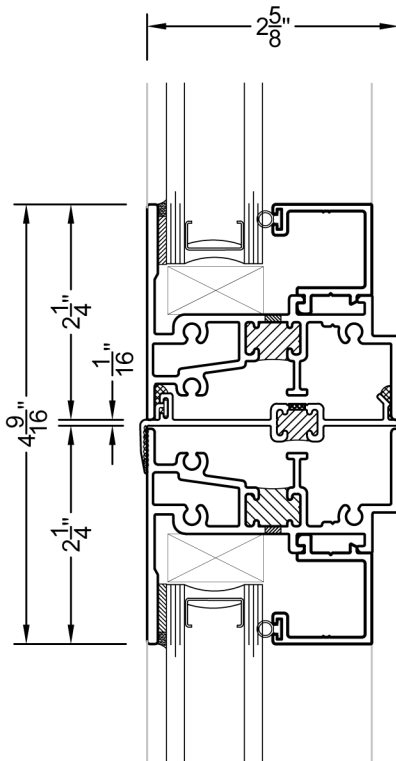

- 2⁵/₈" FRAME (PAGE 2-6)
 - SECTION DETAILS -P2
 - MULLION -P3-P4
 - NAILING FIN -P5
 - FACE FLANGE -P6
- 3¹/₄" FRAME (PAGE 7-10)
 - SECTION DETAILS -P7
 - MULLION -P8-P9
 - FACE FLANGE -P10

FEATURES

- ALUMINUM THERMAL-BREAK FIXED WINDOW
- 2-5/8" FRAME DEPTH
- 1" DOUBLE PANE INSULATED GLASS
- HEAVY DUTY EXTRUSION
- AAMA 2604 POWDER COAT PAINT

2⁵/₈" FRAME DEPTH

8510 FIXED WINDOW

VER: 2020.03

PW8510-2V VERTICAL 2 LITE

PW8510-3V VERTICAL 3 LITE

④ T IMPOST
 PW8510

PW8510-2H OVER PW8510

⑤ STACK MULLION
 PW8510 OVER PW8510

⑤A H MULLION
 PW8510 OVER PW8510

PW8510-2H HORIZONTAL 2 LITE

PW8510-3H HORIZONTAL 3 LITE

PW8510-2V & PW8510-2H WITH H MULLION

PW8510-3V & PW8510-3V
 WITH 3PC MULLION

3 1/4" FRAME DEPTH

8510 FIXED WINDOW

① HEAD
PW8510