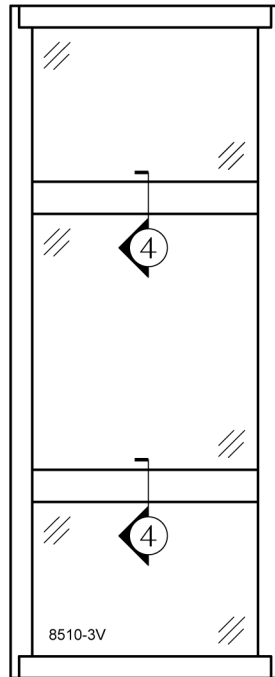

- 2⁵/₈" FRAME (PAGE 2-6)
 - SECTION DETAILS -P2
 - MULLION -P3-P4
 - NAILING FIN -P5
 - FACE FLANGE -P6
- 3¹/₄" FRAME (PAGE 7-10)
 - SECTION DETAILS -P7
 - MULLION -P8-P9
 - FACE FLANGE -P10

FEATURES

- ALUMINUM THERMAL-BREAK FIXED WINDOW
- 2-5/8" FRAME DEPTH
- 1" DOUBLE PANE INSULATED GLASS
- HEAVY DUTY EXTRUSION
- AAMA 2604 POWDER COAT PAINT

2⁵/₈" FRAME DEPTH

8510 FIXED WINDOW

VER: 2020.03

PW8510-2V VERTICAL 2 LITE

PW8510-3V VERTICAL 3 LITE

④ T IMPOST
 PW8510

PW8510-2H OVER PW8510

⑤ STACK MULLION
 PW8510 OVER PW8510