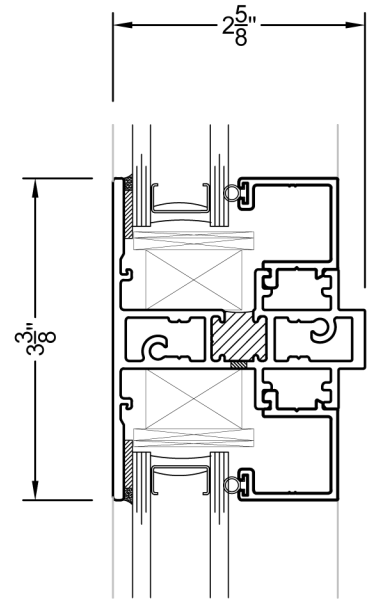

- 2⁵/₈" FRAME (PAGE 2-6)
 - SECTION DETAILS -P2
 - MULLION -P3-P4
 - NAILING FIN -P5
 - FACE FLANGE -P6
- 3¹/₄" FRAME (PAGE 7-10)
 - SECTION DETAILS -P7
 - MULLION -P8-P9
 - FACE FLANGE -P10

FEATURES

- ALUMINUM THERMAL-BREAK FIXED WINDOW
- 2-5/8" FRAME DEPTH
- 1" DOUBLE PANE INSULATED GLASS
- HEAVY DUTY EXTRUSION
- AAMA 2604 POWDER COAT PAINT

2⁵/₈" FRAME DEPTH

8510 FIXED WINDOW

VER: 2020.03

PW8510-2V VERTICAL 2 LITE

PW8510-3V VERTICAL 3 LITE

④ T IMPOST
 PW8510

PW8510-2H OVER PW8510

⑤ STACK MULLION
 PW8510 OVER PW8510

⑤A H MULLION
 PW8510 OVER PW8510

PW8510-2H HORIZONTAL 2 LITE

PW8510-3H HORIZONTAL 3 LITE

PW8510-2V & PW8510-2H WITH H MULLION

PW8510-3V & PW8510-3V
 WITH 3PC MULLION

3 1/4" FRAME DEPTH

8510 FIXED WINDOW

① HEAD
PW8510