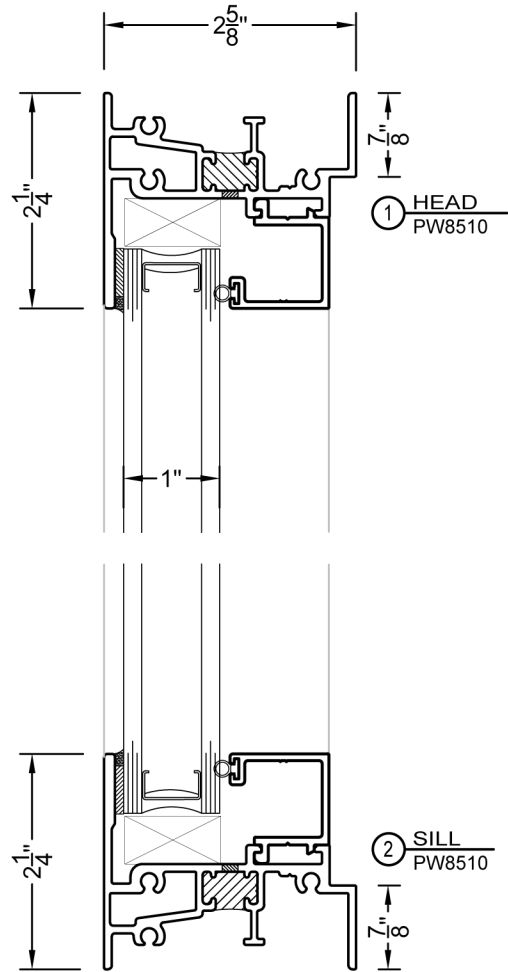

SERIES 8510 FIXED WINDOWS

TEST SIZE W x H	AAMA RATING	AIR INFILTRATION	DESIGN PRESSURE	WATER RESISTANCE	U-VALUE	SHGC	VT
60" x 99"	AW-PG85	≤0.10 cfm/ft ²	85 psf	12 psf	0.28-0.54	0.19-0.64	0.27-0.68

TABLE OF CONTENT

- 2⁵/₈" FRAME (PAGE 2-6)
 - SECTION DETAILS -P2
 - MULLION -P3-P4
 - NAILING FIN -P5
 - FACE FLANGE -P6
- 3¹/₄" FRAME (PAGE 7-10)
 - SECTION DETAILS -P7
 - MULLION -P8-P9
 - FACE FLANGE -P10

FEATURES

- ALUMINUM THERMAL-BREAK FIXED WINDOW
- 2-5/8" FRAME DEPTH
- 1" DOUBLE PANE INSULATED GLASS
- HEAVY DUTY EXTRUSION
- AAMA 2604 POWDER COAT PAINT

2⁵/₈" FRAME DEPTH

8510 FIXED WINDOW

VER: 2020.03

PW8510-2V VERTICAL 2 LITE

PW8510-3V VERTICAL 3 LITE

④ T IMPOST
 PW8510

PW8510-2H OVER PW8510

⑤ STACK MULLION
 PW8510 OVER PW8510

⑤A H MULLION
 PW8510 OVER PW8510

PW8510-2H HORIZONTAL 2 LITE

PW8510-3H HORIZONTAL 3 LITE

PW8510-2V & PW8510-2H WITH H MULLION

PW8510-3V & PW8510-3V
 WITH 3PC MULLION

3 1/4" FRAME DEPTH

8510 FIXED WINDOW

① HEAD
PW8510