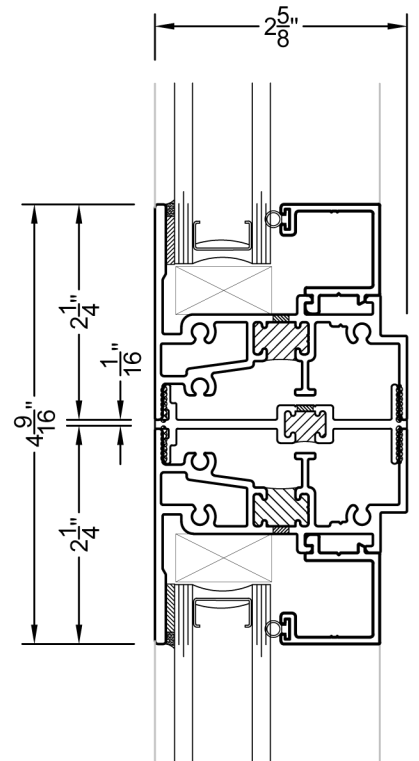

- 2⁵/₈" FRAME (PAGE 2-6)
 - SECTION DETAILS -P2
 - MULLION -P3-P4
 - NAILING FIN -P5
 - FACE FLANGE -P6
- 3¹/₄" FRAME (PAGE 7-10)
 - SECTION DETAILS -P7
 - MULLION -P8-P9
 - FACE FLANGE -P10

FEATURES

- ALUMINUM THERMAL-BREAK FIXED WINDOW
- 2-5/8" FRAME DEPTH
- 1" DOUBLE PANE INSULATED GLASS
- HEAVY DUTY EXTRUSION
- AAMA 2604 POWDER COAT PAINT

2⁵/₈" FRAME DEPTH

8510 FIXED WINDOW

VER: 2020.03

PW8510-2V VERTICAL 2 LITE

PW8510-3V VERTICAL 3 LITE

④ T IMPOST
 PW8510

PW8510-2H OVER PW8510

⑤ STACK MULLION
 PW8510 OVER PW8510

⑤A H MULLION
 PW8510 OVER PW8510

PW8510-2H HORIZONTAL 2 LITE

PW8510-3H HORIZONTAL 3 LITE

PW8510-2V & PW8510-2H WITH H MULLION

PW8510-3V & PW8510-3V
 WITH 3PC MULLION

3 1/4" FRAME DEPTH

8510 FIXED WINDOW

① HEAD
PW8510