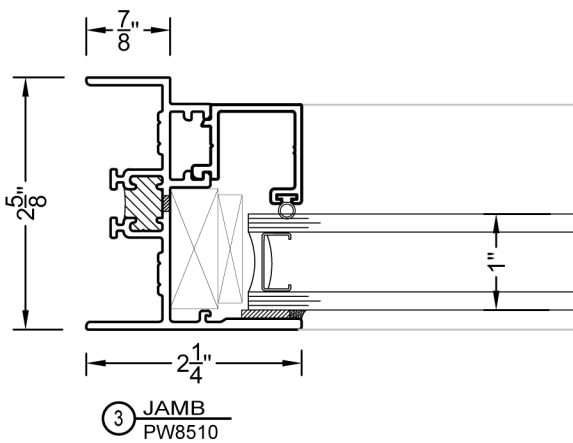

VER: 2020.03