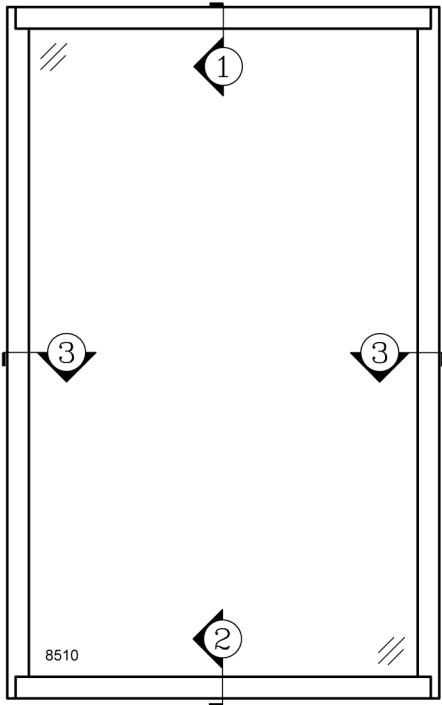

2⁵/₈" FRAME DEPTH

8510 FIXED WINDOW