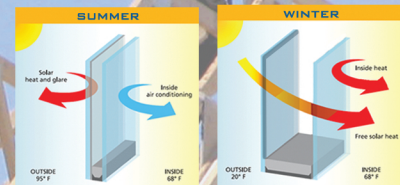

HOW LOW-E GLASS WORKS: