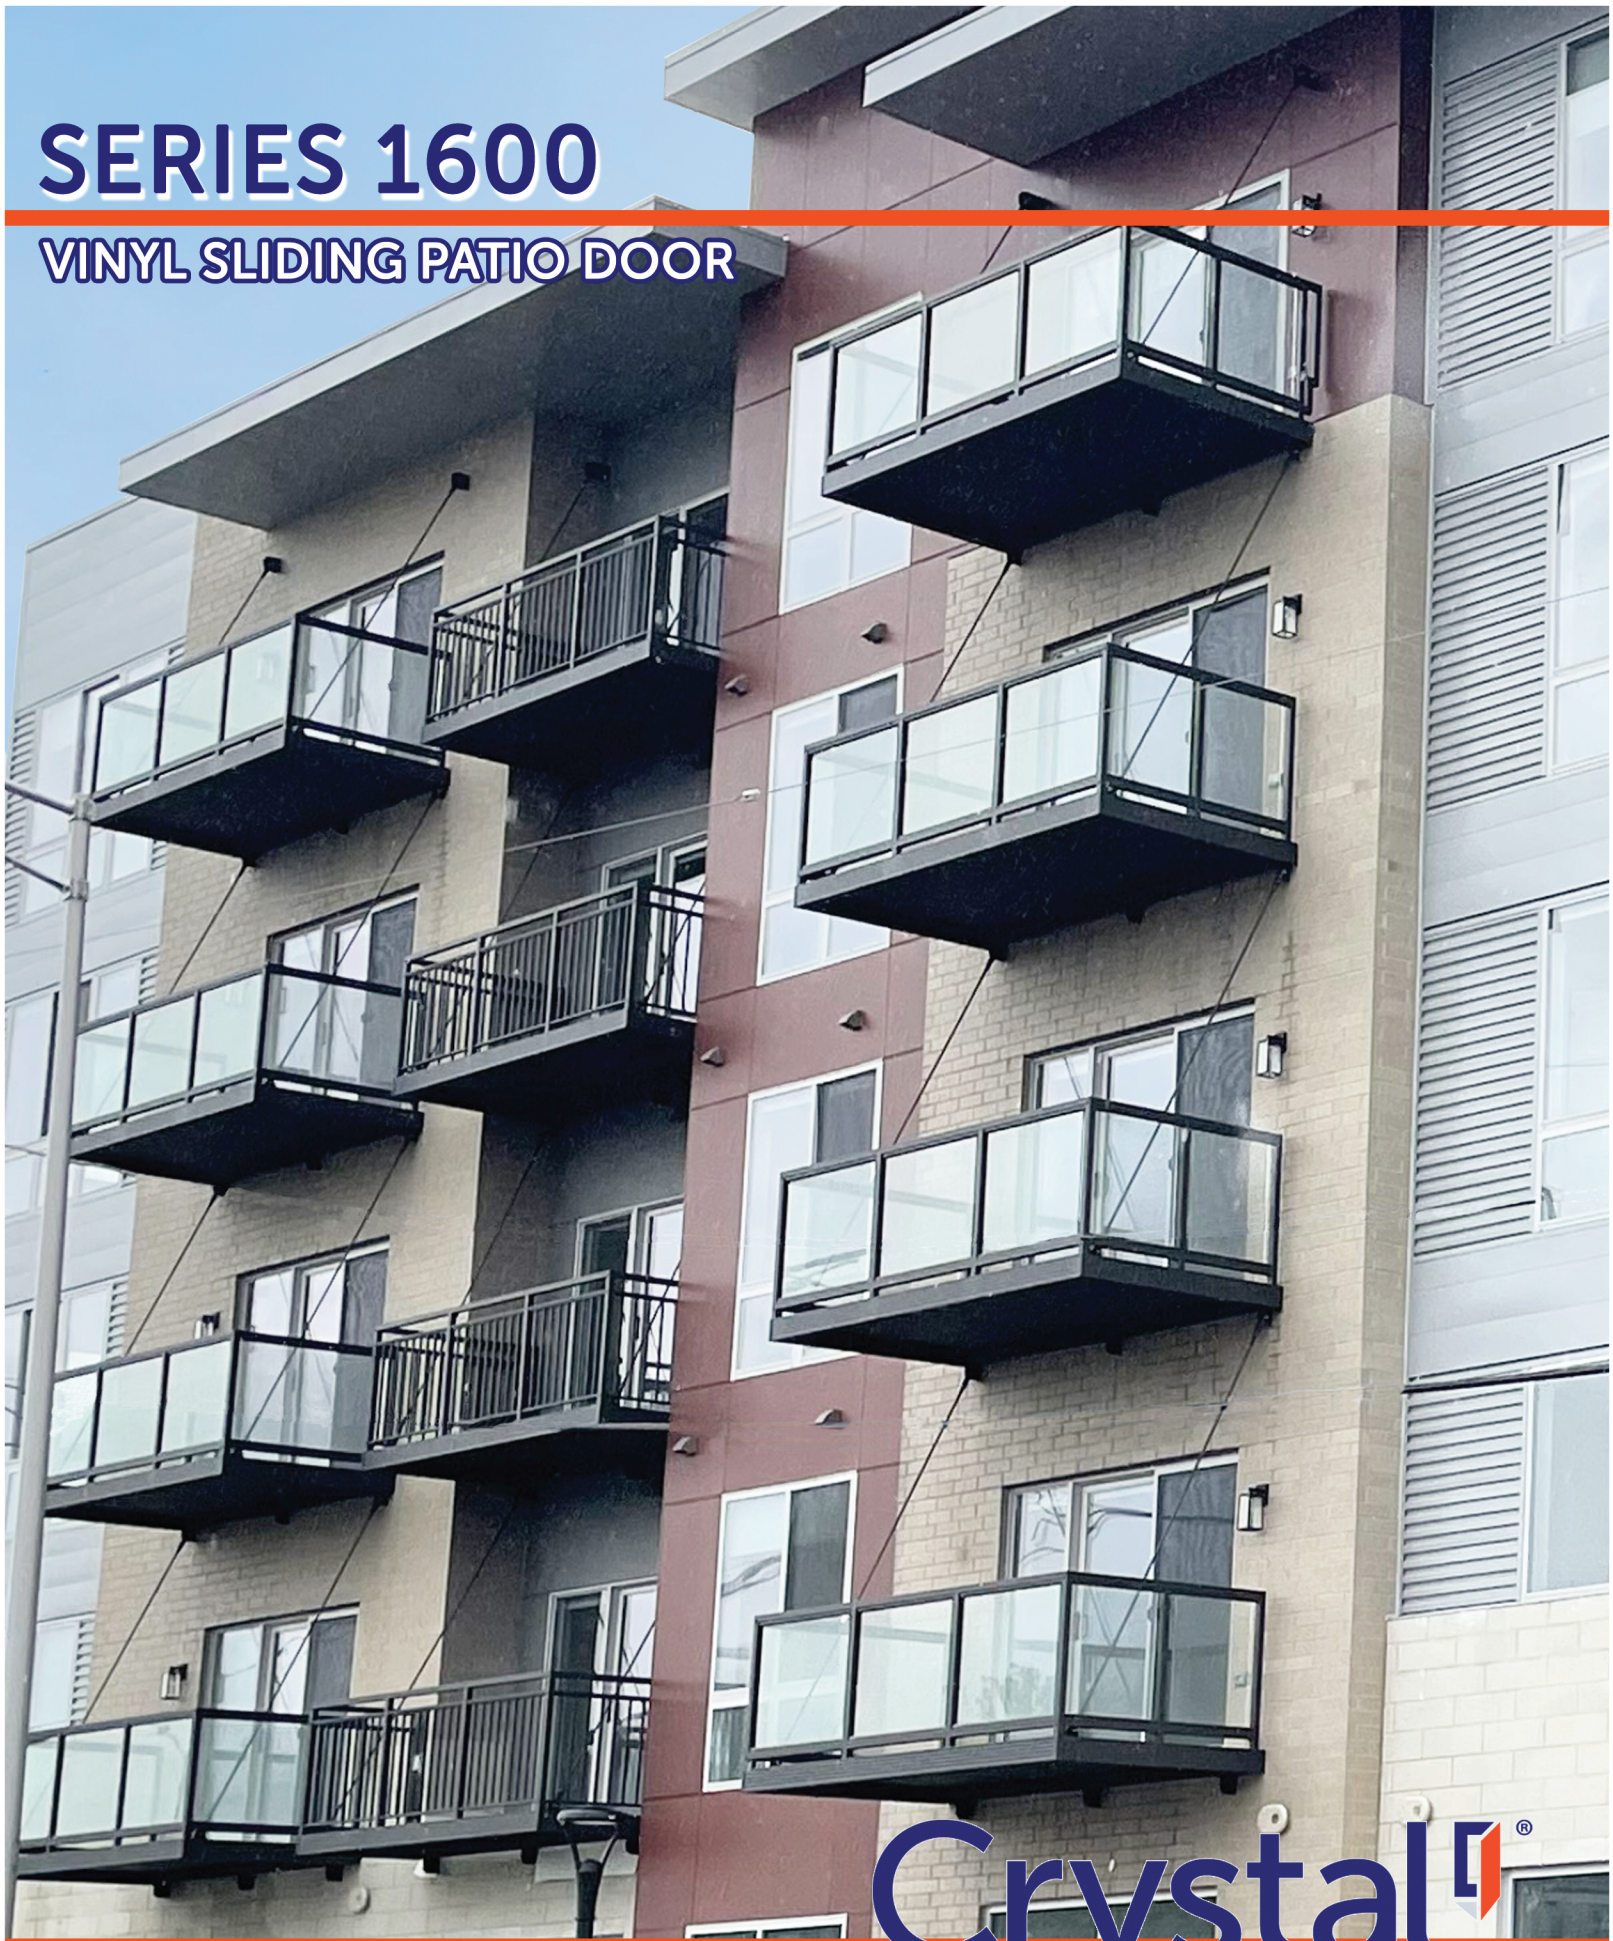

# SERIES 1600

VINYL SLIDING PATIO DOOR

**Crystal**<sup>®</sup>  
WINDOW & DOOR

Crafted with Passion, Built to Perform<sup>™</sup>

# CRYSTAL SERIES 1600