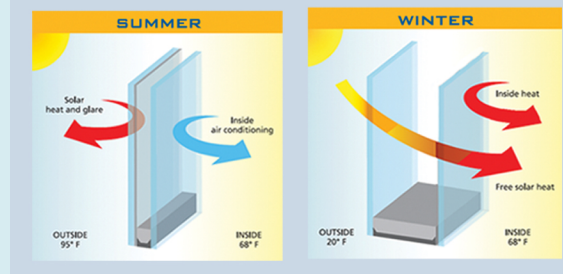

HOW LOW-E GLASS WORKS:

Crystal Window & Door Systems, Ltd.

NYC, NY (HQ) 31-10 Whitestone Expressway, Flushing, NY 11354 | Tel: 800.472.9988/718.961.7300 | Fax: 718.460.4594
SCRANTON, PA 204 Franklin Valley Rd, Benton, PA 18414 | Tel: 570.276.8000 | Fax: 570.563.5313
CLEVELAND, OH 29299 Clemens Rd. 1-B, Westlake, OH 44145 | Tel: 440.871.8694 | Fax: 440.871.8690
ST. LOUIS, MO 300 Axminster Dr., Fenton, MO 63026 | Tel: 636.305.7880 | Fax: 636.305.7881
CHICAGO, IL 1300 W. 35th st. Chicago, IL 60609 | Tel: 773.376.6688/888.280.3288 | Fax: 773.376.6868
RIVERSIDE, CA 1850 Atlanta Ave, Riverside, CA 92507 | Tel: 951.779.9300 | Fax: 951.779.6300
DALLAS, TX 454 W. Mockingbird Ln, Dallas, TX 75247 | Tel: 469.248.3012 | Fax: 469.248.2978
TORONTO, ON 30 West Pearce Street, Richmond Hill, ON, L4B 1E3 | Tel: 905.889.9883 | Fax: 905.889.5891

Crystal®
WINDOW & DOOR

Crystal Windows Affiliations:

Follow us on:

MANUFACTURER RESERVES THE RIGHT TO CHANGE PRODUCT DESIGNS, SPECIFICATIONS, DETAILS AND PRICING AT ANY TIME WITHOUT PRIOR NOTIFICATION.

© 2024-2025 Crystal Window & Door Systems, Ltd. All Rights Reserved. Printed in USA.