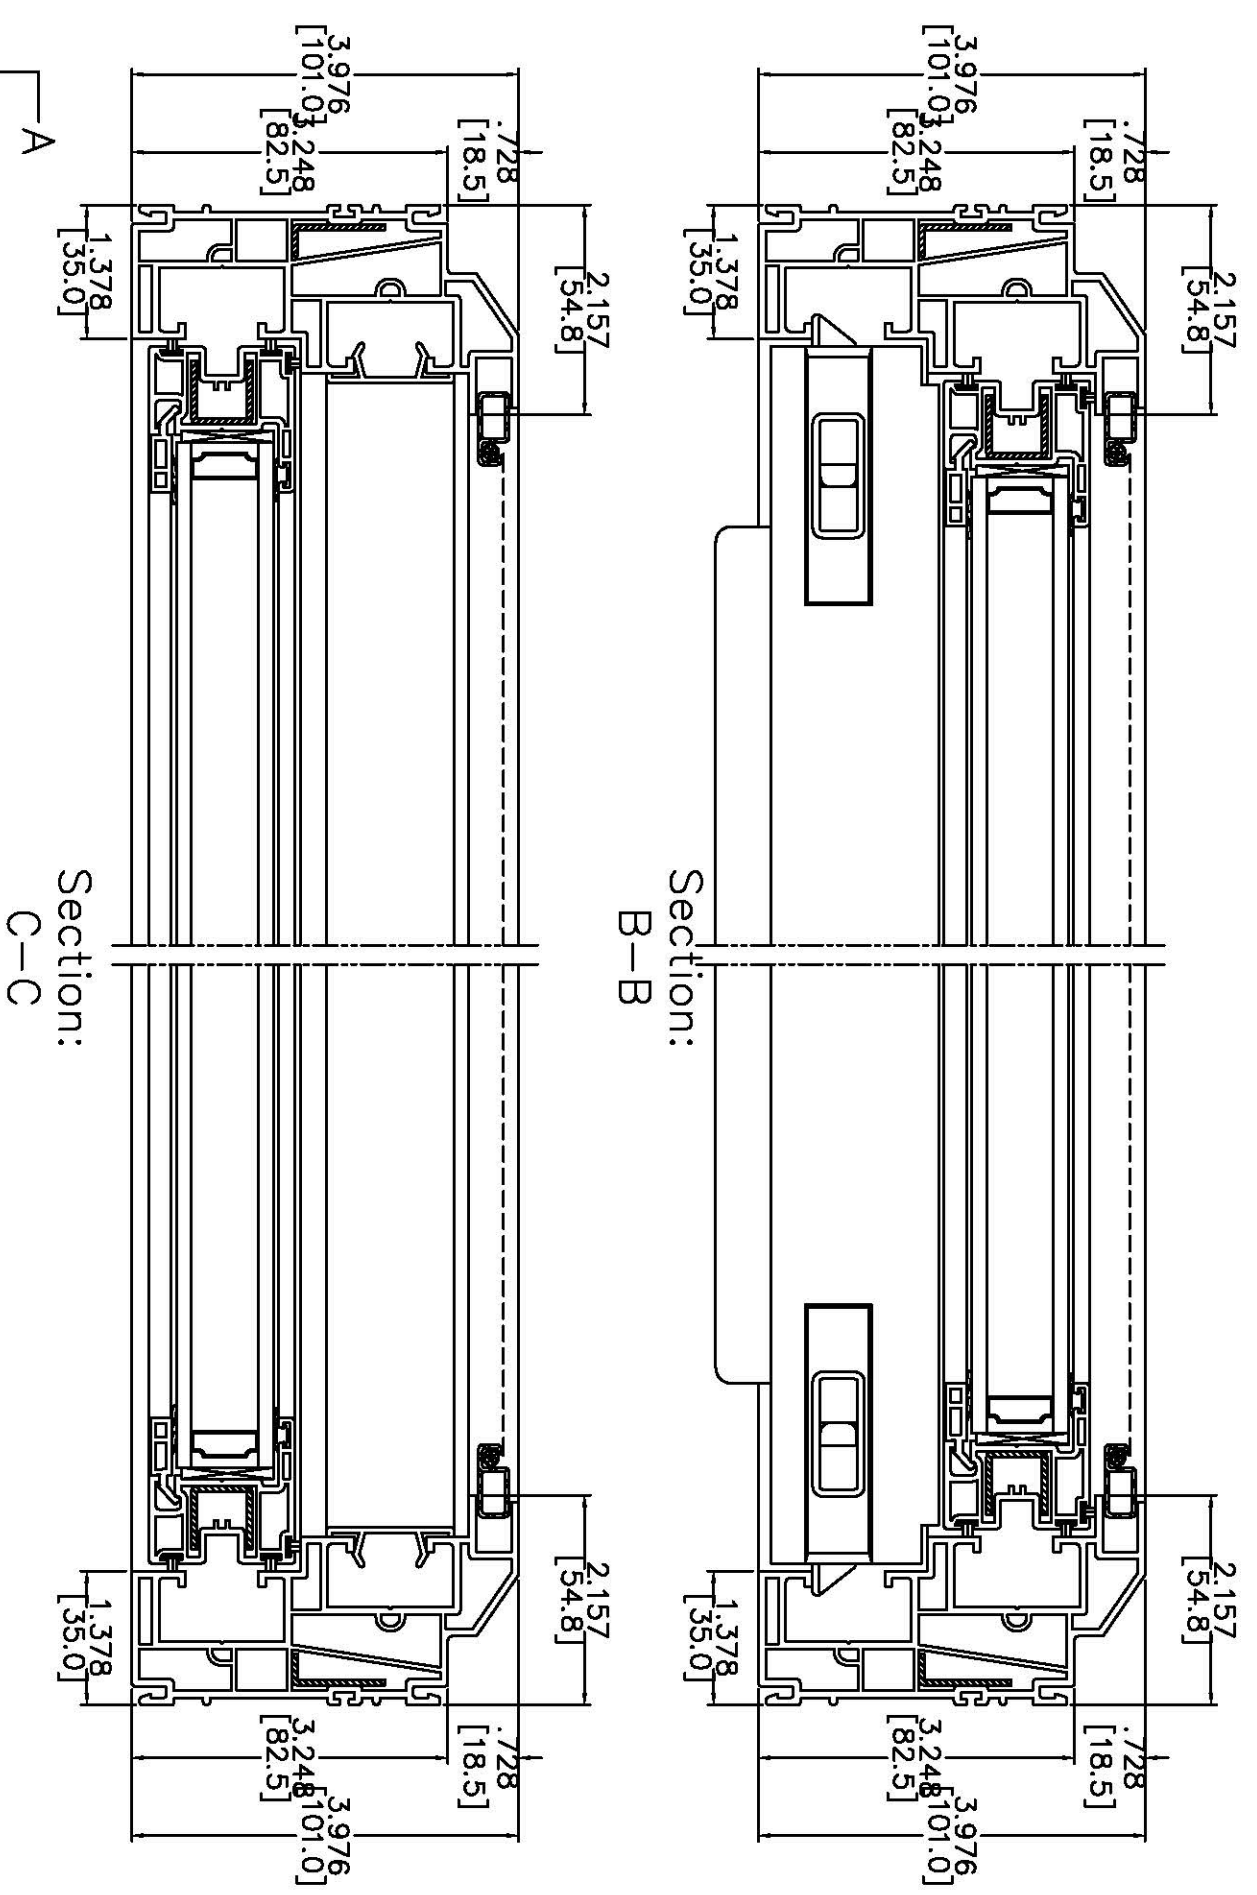

Section:
A-A

Section:
C-C

Section:
B-B

		CRYSTAL WINDOW & DOOR SYSTEMS, LTD. <small>WWW.CRYSTALWINDOW.COM</small>	
System: 700 Series		Title: Double Hung_DH Frame with Internally Glazed Sash and Procket Sill	
Date: 11/03/2016	Scale:	Drawn by:FHS	Rev.:
Drawing No.:2002-16-401		© 2016 REHAU. Do not disclose without written permission	
Rev #	Revision Description & Date		