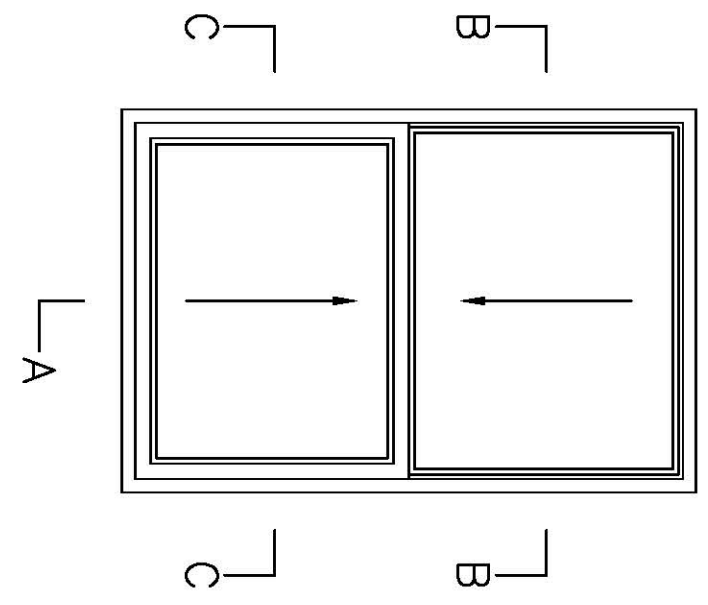

Section:
A-A

Section:
C-C

Section:
B-B

		CRYSTAL WINDOW & DOOR SYSTEMS, LTD. <small>WWW.CRYSTALWINDOW.COM</small>	
System: 700 Series		Title: Double Hung_DH Frame with Internally Glazed Sash and Procket Sill	
Date: 11/03/2016	Scale:	Drawn by:FHS	Rev.:
Drawing No.:2002-16-401		© 2016 REHAU. Do not disclose without written permission	
Rev #	Revision Description & Date		