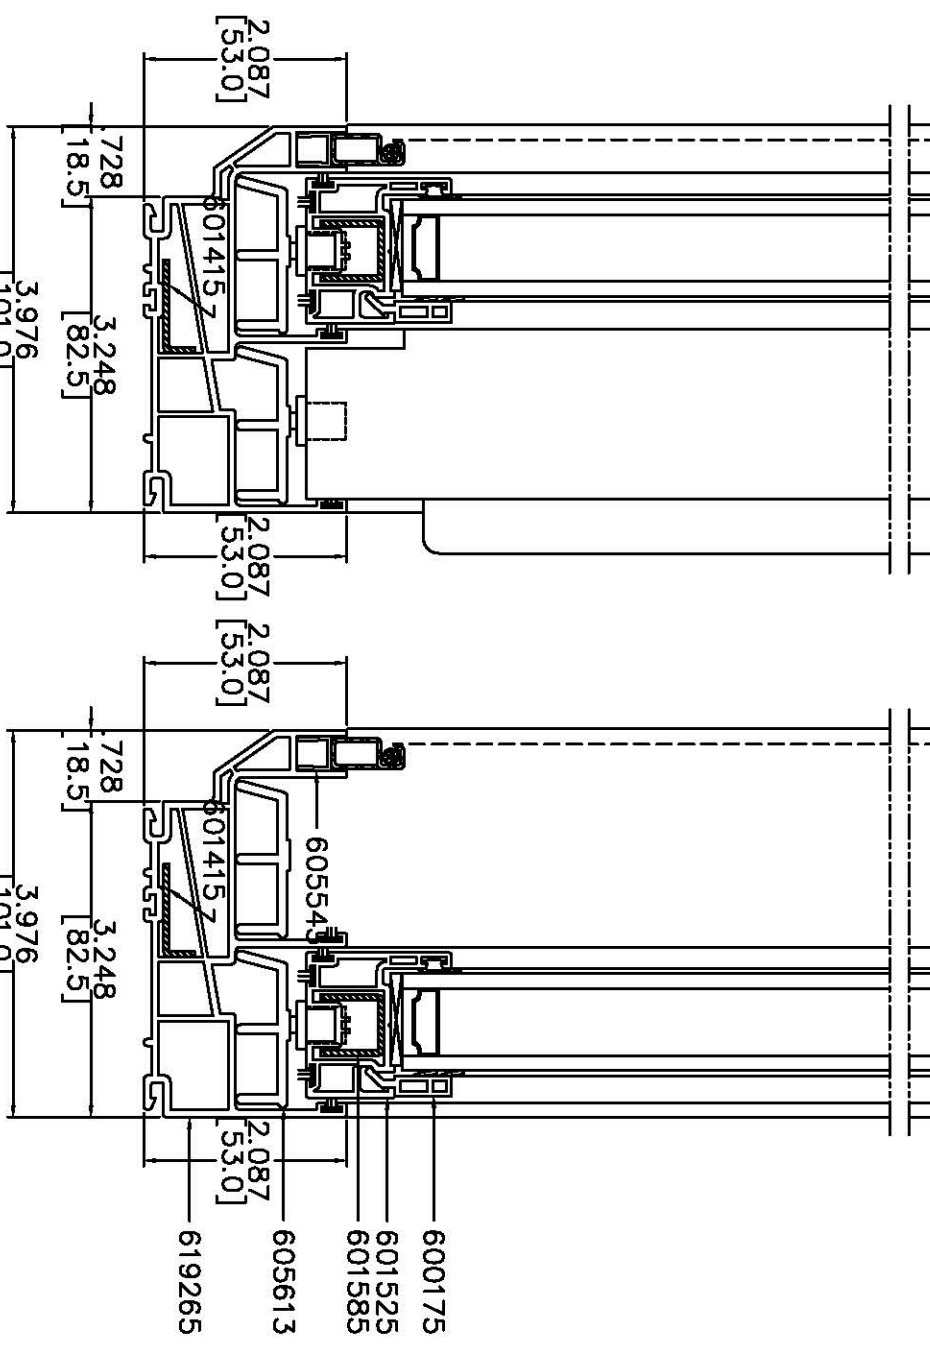

Section:
C-C

Section:
A-A

Section:
B-B

WINDOW & DOOR SYSTEMS, LTD. WWW.CRYSTALWINDOW.COM	
System: 700 Series	
Title: Double Slider_DS Frame with Internally Glazed Sash	
Date: 11/03/2016	Scale:
Drawn by:FHS	Rev.:
Drawing No.: 2002-16-407	
© 2016 REHAU. Do not disclose without written permission	
Rev #	Revision Description & Date