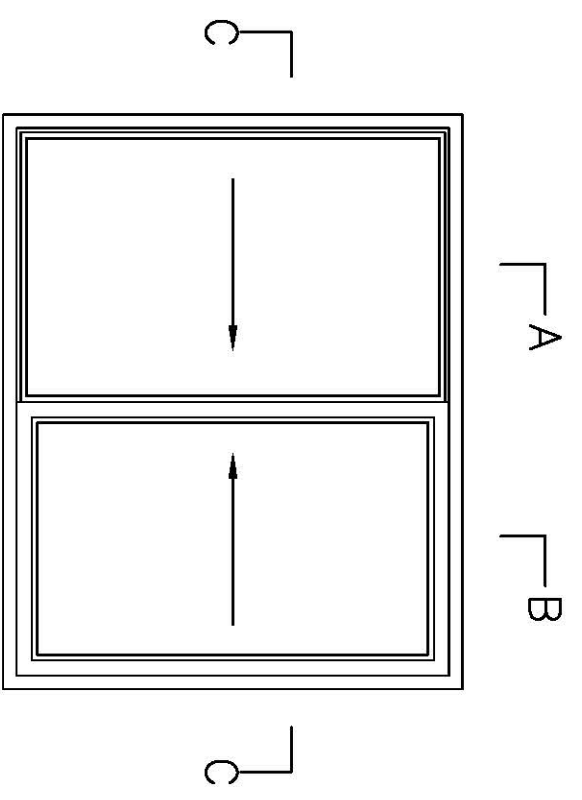

Section:
C-C

Section:
A-A

Section:
B-B

WINDOW & DOOR SYSTEMS, LTD. WWW.CRYSTALWINDOW.COM	
System: 700 Series	
Title: Double Slider_DS Frame with Internally Glazed Sash	
Date: 11/03/2016	Scale:
Drawn by:FHS	Rev.:
Drawing No.: 2002-16-407	
© 2016 REHAU. Do not disclose without written permission	
Rev #	Revision Description & Date