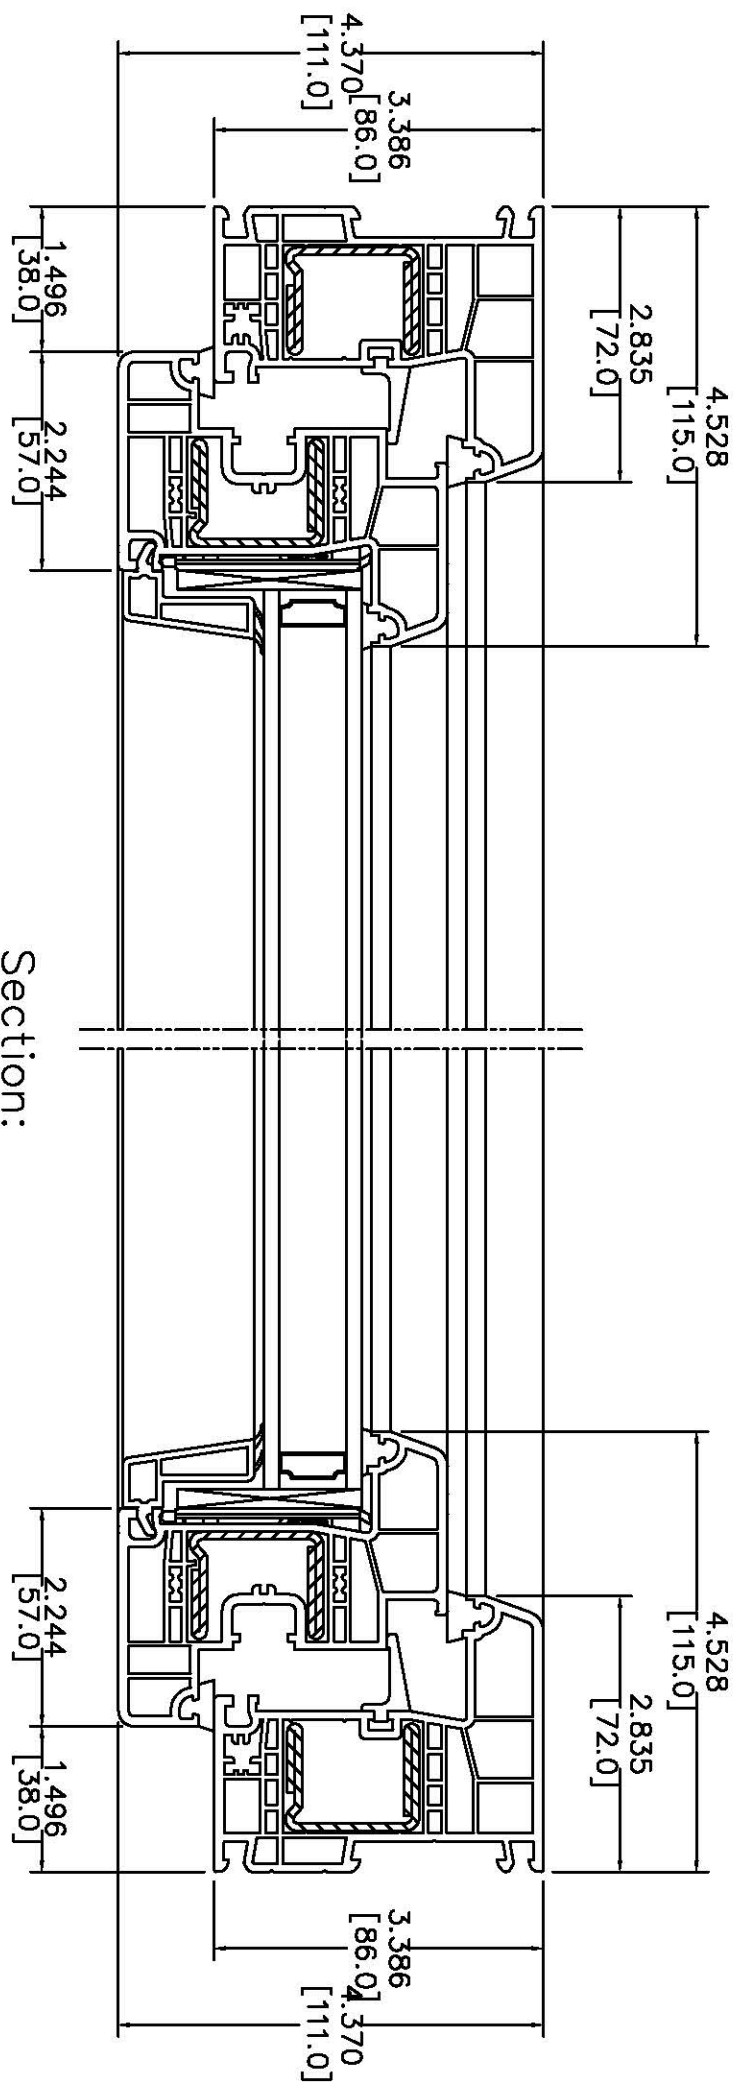

Section:
A-A

Section:
B-B

		System: 4500 SERIES Title: Tilt-Turn_Frame 72 and Sash Z57
Date: 04/05/2017	Scale:	Drawn by:FHS
Rev #	Revision Description & Date	Drawing No.2002-17-094 Rev.:
© 2017 REHAU. Do not disclose without written permission		