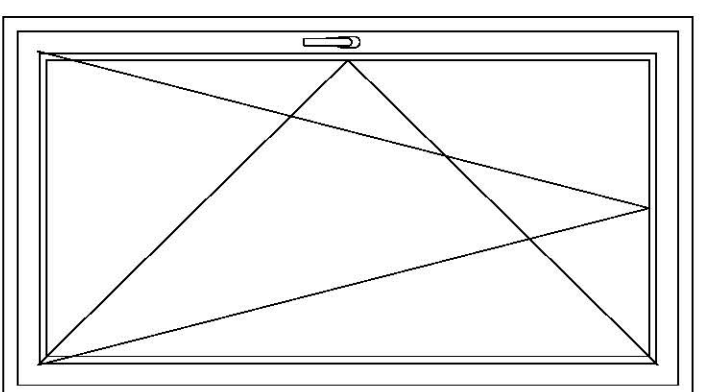

Section:
A-A

Section:
B-B

		System: 4500 SERIES Title: Tilt-Turn_Frame 72 and Sash Z57
Date: 04/05/2017	Scale:	Drawn by:FHS
Rev #	Revision Description & Date	Drawing No.2002-17-094 Rev.:
© 2017 REHAU. Do not disclose without written permission		