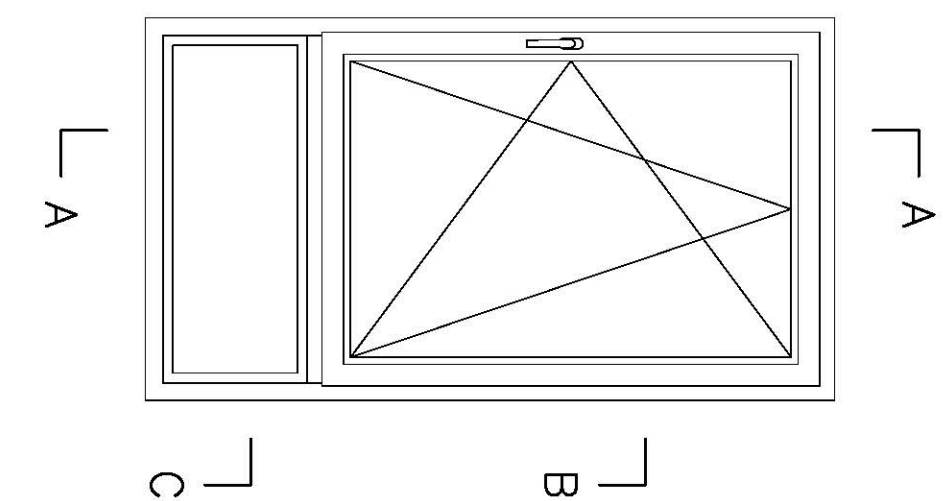

Section:
A-A

Section:
B-B

Section:
C-C

		System: 4500 SERIES	
WINDOW & DOOR SYSTEMS, LTD. <small>WWW.CRYSTALWINDOWS.COM</small>		Title: Tilt-Turn over Fixed Frame 72, Mullion T98 and Sash Z57	
Date: 04/05/2017	Scale:	Drawn by: FHS	Rev.:
Rev # Revision Description & Date		© 2017 REHAU. Do not disclose without written permission	