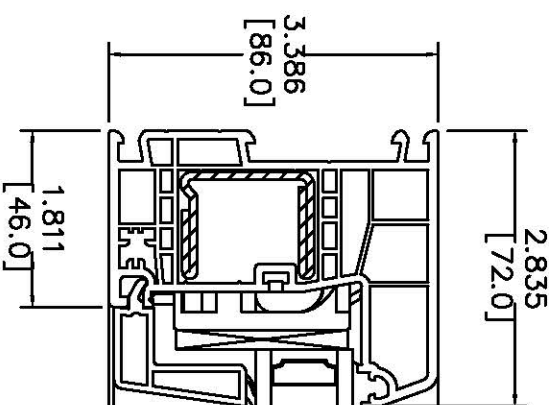

Section:
A-A

Section:
B-B

Section:
C-C

		System: 4500 SERIES	
WINDOW & DOOR SYSTEMS, LTD. <small>WWW.CRYSTALWINDOWS.COM</small>		Title: Tilt-Turn over Fixed Frame 72, Mullion T98 and Sash Z57	
Date: 04/05/2017	Scale:	Drawn by: FHS	Rev.:
Rev # Revision Description & Date		© 2017 REHAU. Do not disclose without written permission	