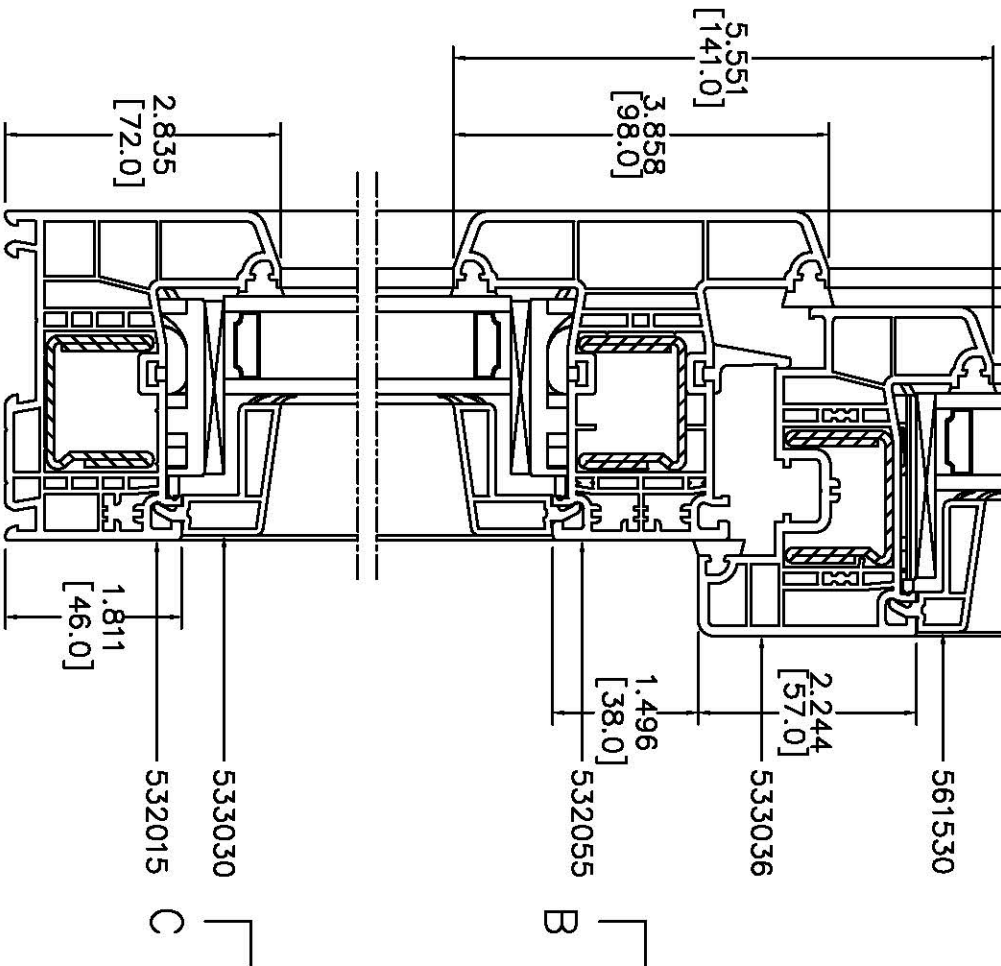

 <small>WINDOW & DOOR SYSTEMS, LTD. WWW.CRYSTALWINDOWS.CO.UK</small>		System: 4500 SERIES	
Title: Fixed Frame 72		Date: 04/05/2017	
Rev #		Scale:	
Revision Description & Date		Drawing No.: 2002-17-095	
		Drawn by: FHS	
		Rev.:	
<small>© 2017 REHAU. Do not disclose without written permission</small>			

Section:
A-A

Section:
B-B

Section:
C-C

		System: 4500 SERIES	
WINDOW & DOOR SYSTEMS, LTD. <small>WWW.CRYSTALWINDOWS.COM</small>		Title: Tilt-Turn over Fixed Frame 72, Mullion T98 and Sash Z57	
Date: 04/05/2017	Scale:	Drawn by: FHS	Rev.:
Rev # Revision Description & Date		© 2017 REHAU. Do not disclose without written permission	