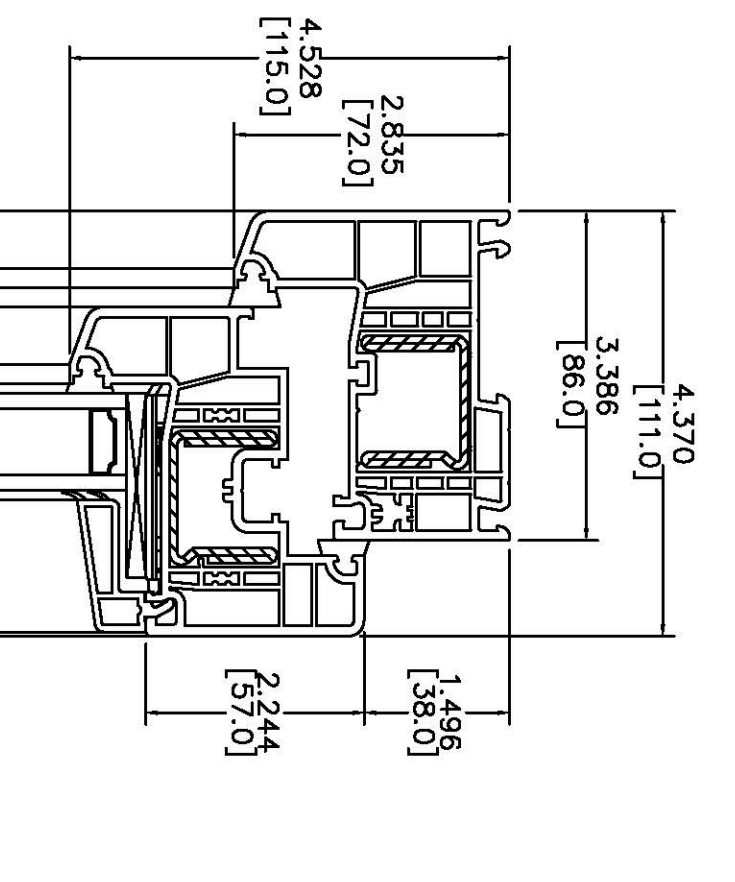

 <small>WINDOW & DOOR SYSTEMS, LTD. WWW.CRYSTALWINDOWS.CO.UK</small>		System: 4500 SERIES	
Title: Fixed Frame 72		Date: 04/05/2017	
Rev #		Scale:	
Revision Description & Date		Drawing No.: 2002-17-095	
		Drawn by: FHS	
		Rev.:	
<small>© 2017 REHAU. Do not disclose without written permission</small>			

Section:
A-A

Section:
B-B

Section:
C-C

		System: 4500 SERIES	
WINDOW & DOOR SYSTEMS, LTD. <small>WWW.CRYSTALWINDOWS.COM</small>		Title: Tilt-Turn over Fixed Frame 72, Mullion T98 and Sash Z57	
Date: 04/05/2017	Scale:	Drawn by: FHS	Rev.:
Rev # Revision Description & Date		© 2017 REHAU. Do not disclose without written permission	