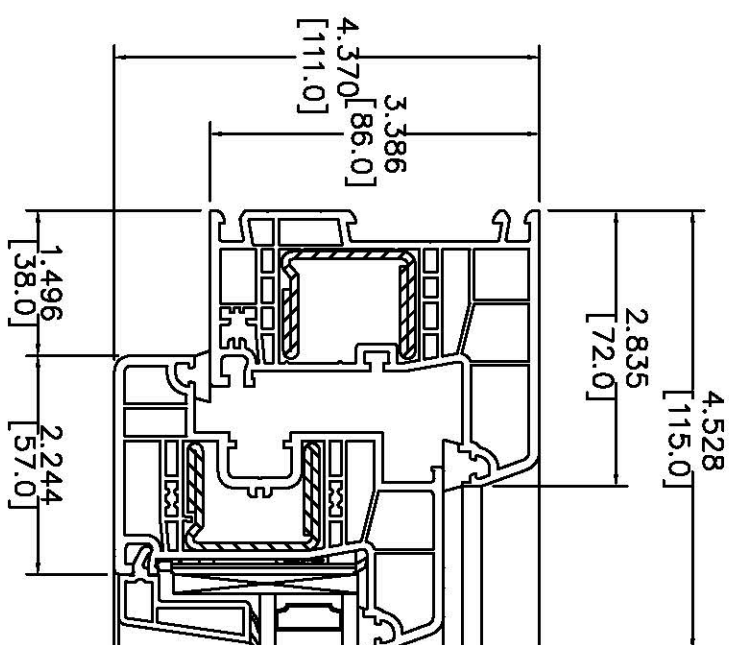

 <small>WINDOW & DOOR SYSTEMS, LTD. WWW.CRYSTALWINDOWS.CO.UK</small>		System: 4500 SERIES	
Title: Fixed Frame 72		Date: 04/05/2017	
Rev #		Scale:	
Revision Description & Date		Drawing No.: 2002-17-095	
		Drawn by: FHS	
		Rev.:	
<small>© 2017 REHAU. Do not disclose without written permission</small>			

Section:
A-A

Section:
B-B

Section:
C-C

		System: 4500 SERIES	
WINDOW & DOOR SYSTEMS, LTD. <small>WWW.CRYSTALWINDOWS.COM</small>		Title: Tilt-Turn over Fixed Frame 72, Mullion T98 and Sash Z57	
Date: 04/05/2017	Scale:	Drawn by: FHS	Rev.:
Rev # Revision Description & Date		© 2017 REHAU. Do not disclose without written permission	