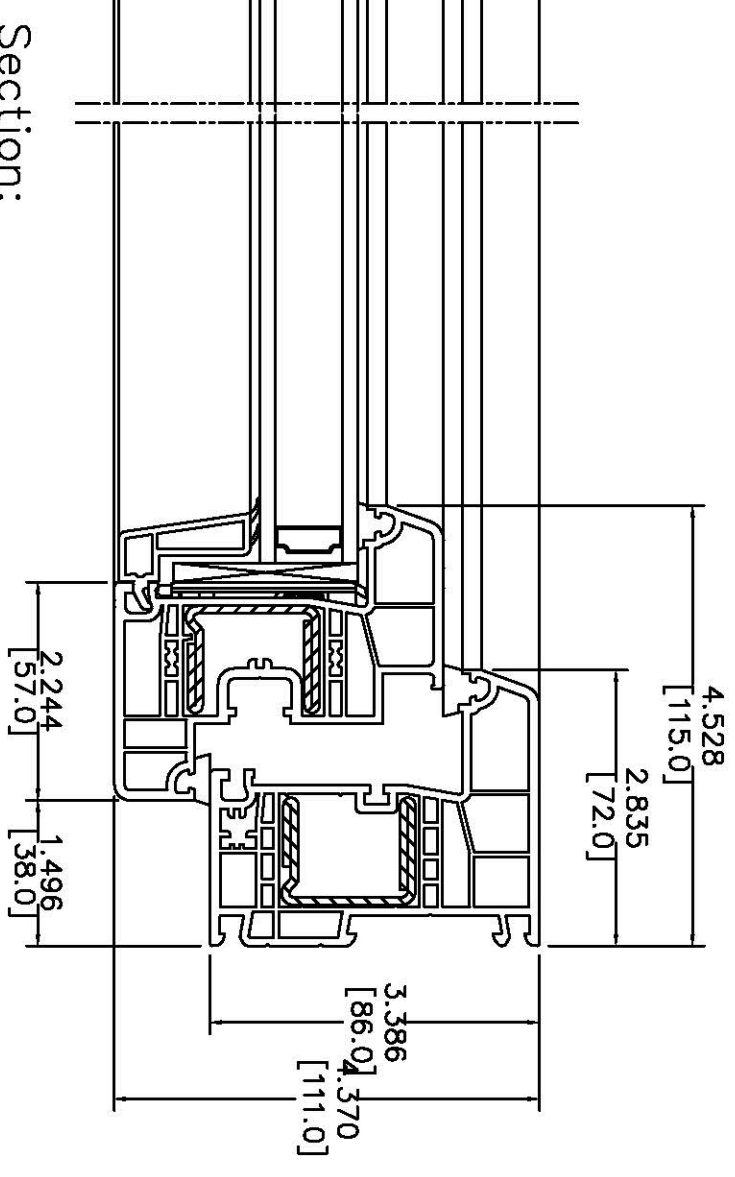

 <small>WINDOW & DOOR SYSTEMS, LTD. WWW.CRYSTALWINDOWS.CO.UK</small>		System: 4500 SERIES	
Title: Fixed Frame 72		Date: 04/05/2017	
Rev #		Scale:	
Revision Description & Date		Drawing No.: 2002-17-095	
		Drawn by: FHS	
		Rev.:	
<small>© 2017 REHAU. Do not disclose without written permission</small>			

Section:
A-A

Section:
B-B

Section:
C-C

		System: 4500 SERIES	
WINDOW & DOOR SYSTEMS, LTD. <small>WWW.CRYSTALWINDOWS.COM</small>		Title: Tilt-Turn over Fixed Frame 72, Mullion T98 and Sash Z57	
Date: 04/05/2017	Scale:	Drawn by: FHS	Rev.:
Rev # Revision Description & Date		© 2017 REHAU. Do not disclose without written permission	