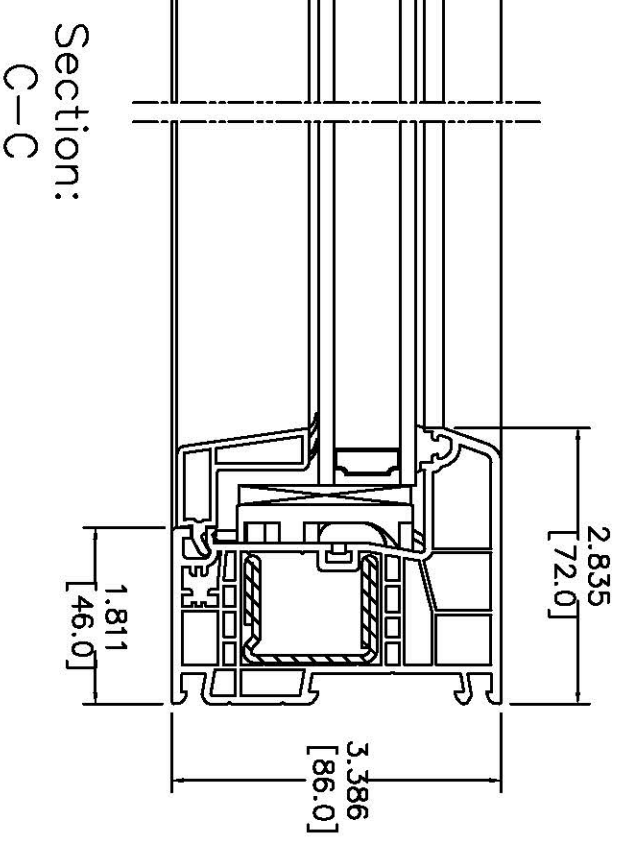

 <small>WINDOW & DOOR SYSTEMS, LTD. WWW.CRYSTALWINDOWS.CO.UK</small>		System: 4500 SERIES	
Title: Fixed Frame 72		Date: 04/05/2017	
Rev #		Scale:	
Revision Description & Date		Drawing No.: 2002-17-095	
		Drawn by: FHS	
		Rev.:	
<small>© 2017 REHAU. Do not disclose without written permission</small>			

Section:
A-A

Section:
B-B

Section:
C-C

		System: 4500 SERIES	
WINDOW & DOOR SYSTEMS, LTD. <small>WWW.CRYSTALWINDOWS.COM</small>		Title: Tilt-Turn over Fixed Frame 72, Mullion T98 and Sash Z57	
Date: 04/05/2017	Scale:	Drawn by: FHS	Rev.:
Rev # Revision Description & Date		© 2017 REHAU. Do not disclose without written permission	