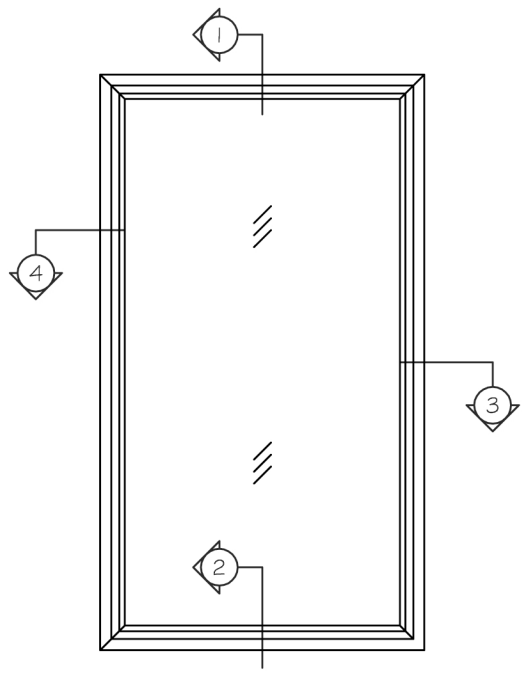

**CVS-310 PICTURE
NEW CONSTRUCTION FULLY WELDED
VINYL WINDOW**

SCALE: 1:2

SIDE VIEW

ELEVATION
SCALE: NTS