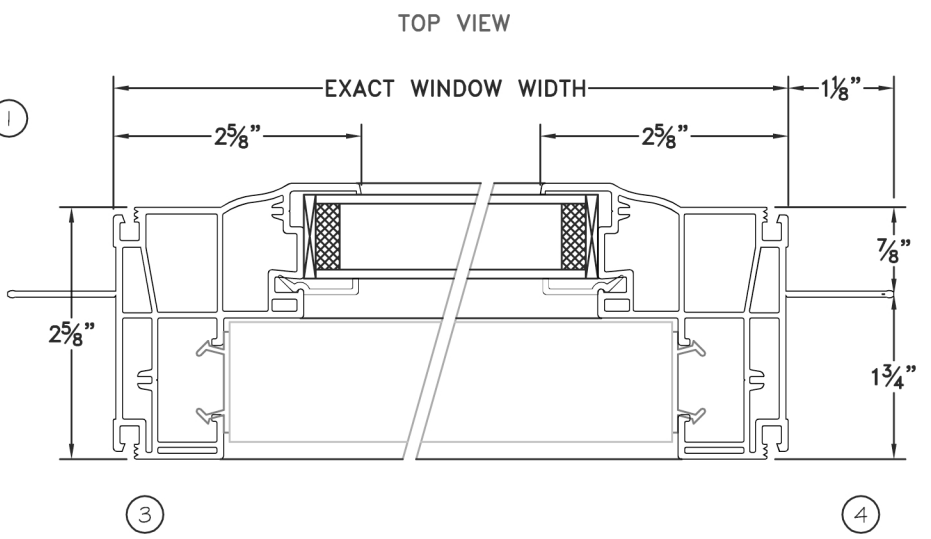

**CVS-310 PICTURE
NEW CONSTRUCTION FULLY WELDED
VINYL WINDOW**

SCALE: 1:2

SIDE VIEW

ELEVATION
SCALE: NTS