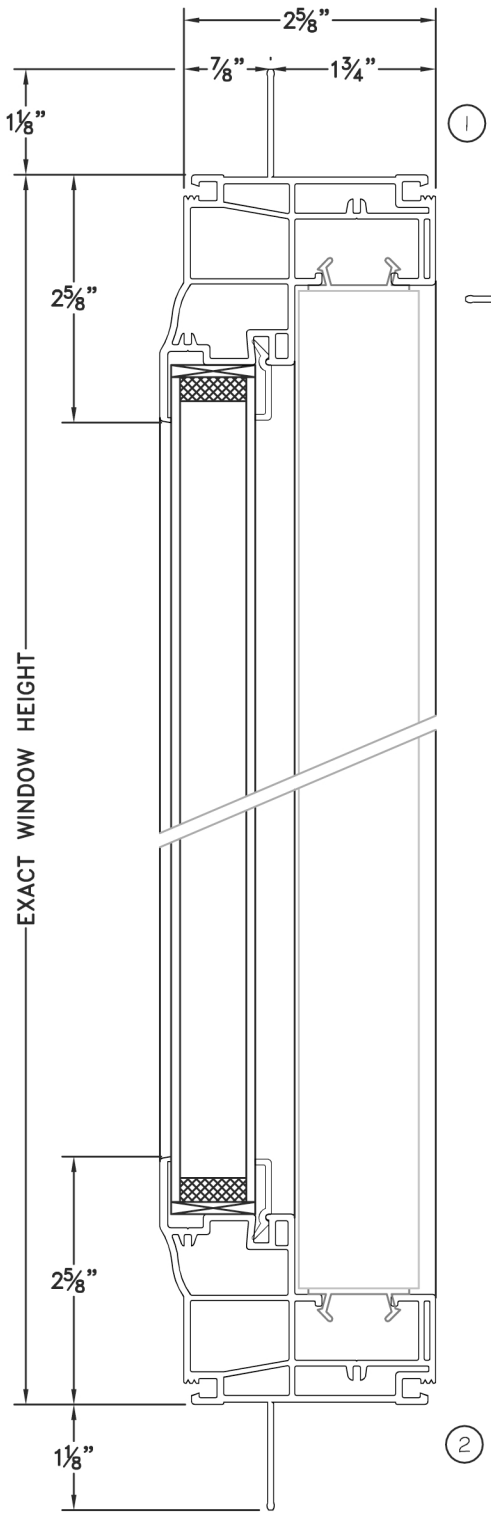

**CVS-310 PICTURE
NEW CONSTRUCTION FULLY WELDED
VINYL WINDOW**

SCALE: 1:2

SIDE VIEW

ELEVATION
SCALE: NTS