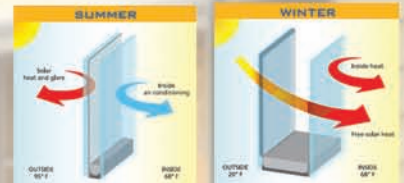

HOW LOW-E GLASS WORKS: