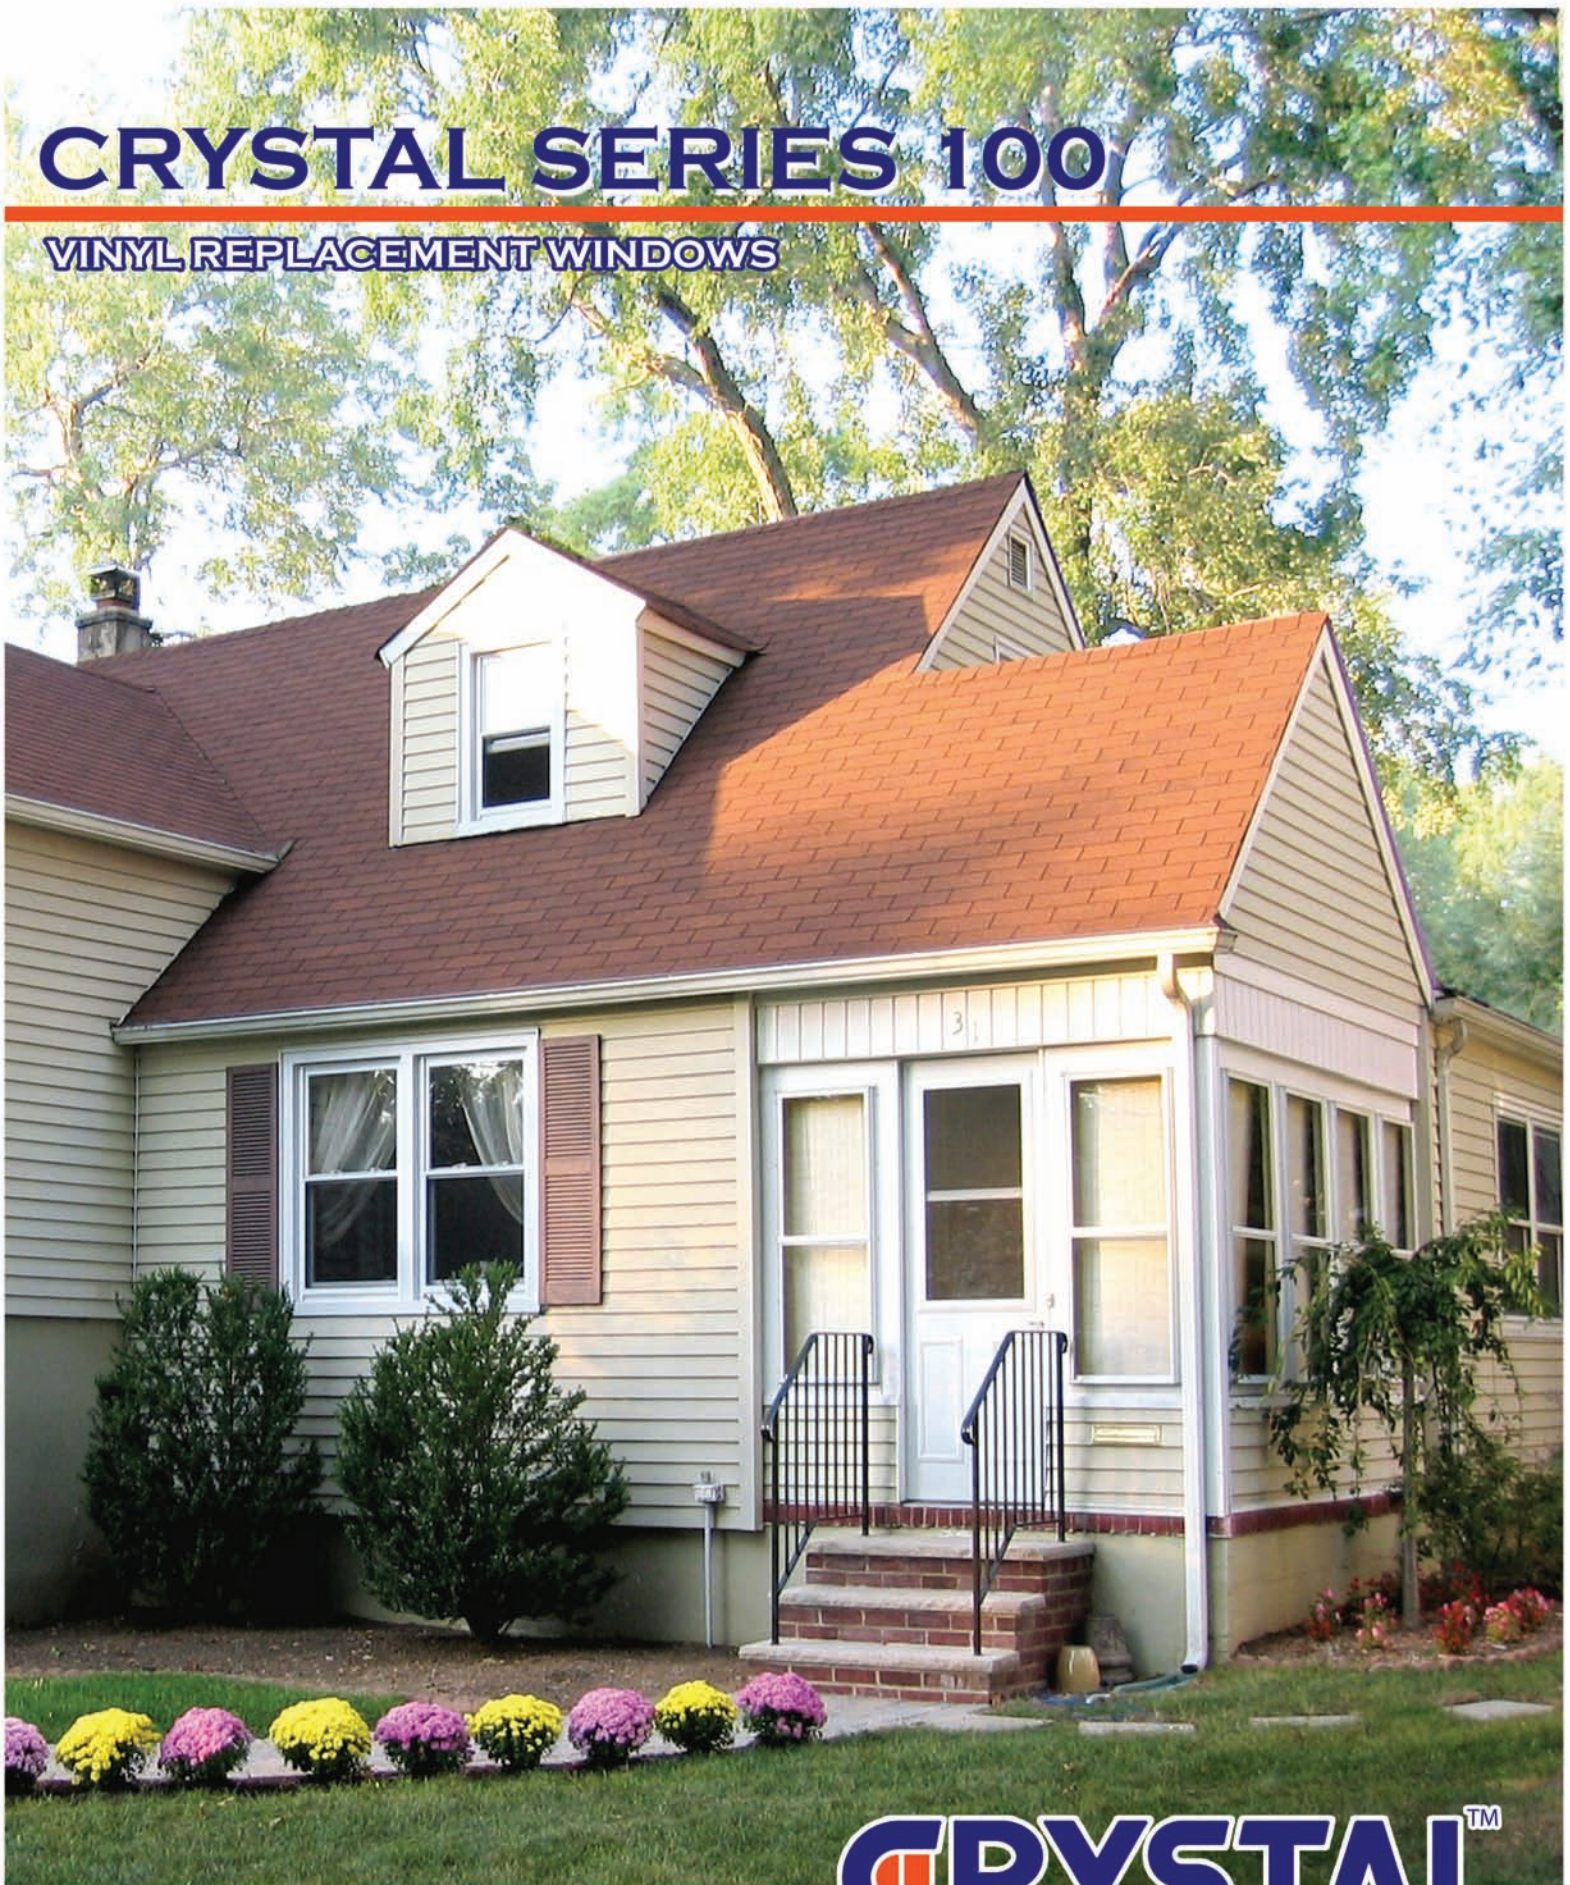

CRYSTAL SERIES 100

VINYL REPLACEMENT WINDOWS

CRYSTAL™
WINDOW & DOOR SYSTEMS, LTD.
WWW.CRYSTALWINDOWS.COM

Preferred by Contractors

AVAILABLE STYLE:
DOUBLE HUNG

Features

- Mechanical Fastened Frame & Sashes
- Strong Multi-Chamber Construction
- Frame Depth: 3-1/4"
- Insulating Glass Unit Depth: 7/8"
- Low-E Coated Glass
- Argon Filled IGU
- PPG Intercept "Warm Edge" Spacer
- Tilting Sashes for Easy Cleaning
- Constant-Force Balance System
- Insulating Exterior Foam Wrap
- Dual Ventilation Latches
- Integral Extruded Lift Handle
- Jamb Adjusters
- Half Screen Included
- Lifetime Limited Warranty