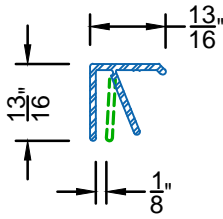

13/16" CAULK EXPANDER
 A54-X004
 For Frame Thickness of 1/16"

13/16" CAULK EXPANDER
 A54-X006
 For Frame Thickness of 1/8"

3/8" CAULK EXPANDER
 A54-X011
 For Frame Thickness of 1/16"

2 1/4" FRAME EXPANDER
 THX-99-010
 For Frame Thickness of 1/16"

2 1/4" FRAME EXPANDER
 A54-X008
 For Frame Thickness of 1/8"

CAULK ADAPTOR
 A54-X010
 For Frame Thickness of 1/16"

6" FRAME EXPANDER
 A54-X009
 For Frame Thickness of 1/16"

1" x 3/4" SILL ANGLE
 A54-X003

WINDOW SAMPLE
 TOP VIEW