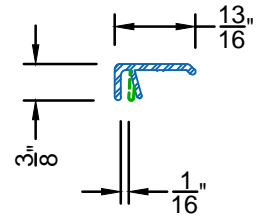

13/16" CAULK EXPANDER
 A54-X004
 For Frame Thickness of 1/16"

13/16" CAULK EXPANDER
 A54-X006
 For Frame Thickness of 1/8"

3/8" CAULK EXPANDER
 A54-X011
 For Frame Thickness of 1/16"

2 1/4" FRAME EXPANDER
 THX-99-010
 For Frame Thickness of 1/16"

2 1/4" FRAME EXPANDER
 A54-X008
 For Frame Thickness of 1/8"

CAULK ADAPTOR
 A54-X010
 For Frame Thickness of 1/16"

6" FRAME EXPANDER
 A54-X009
 For Frame Thickness of 1/16"

1" x 3/4" SILL ANGLE
 A54-X003

WINDOW SAMPLE
 TOP VIEW