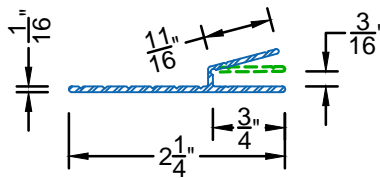

13/16" CAULK EXPANDER
 A54-X004
 For Frame Thickness of 1/16"

13/16" CAULK EXPANDER
 A54-X006
 For Frame Thickness of 1/8"

3/8" CAULK EXPANDER
 A54-X011
 For Frame Thickness of 1/16"

2 1/4" FRAME EXPANDER
 THX-99-010
 For Frame Thickness of 1/16"

2 1/4" FRAME EXPANDER
 A54-X008
 For Frame Thickness of 1/8"

CAULK ADAPTOR
 A54-X010
 For Frame Thickness of 1/16"

6" FRAME EXPANDER
 A54-X009
 For Frame Thickness of 1/16"

1" x 3/4" SILL ANGLE
 A54-X003

WINDOW SAMPLE
 TOP VIEW