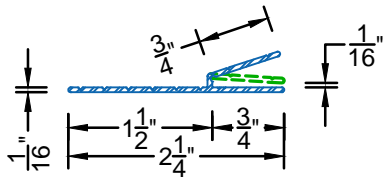

13/16" CAULK EXPANDER
 A54-X004
 For Frame Thickness of 1/16"

13/16" CAULK EXPANDER
 A54-X006
 For Frame Thickness of 1/8"

3/8" CAULK EXPANDER
 A54-X011
 For Frame Thickness of 1/16"

2 1/4" FRAME EXPANDER
 THX-99-010
 For Frame Thickness of 1/16"

2 1/4" FRAME EXPANDER
 A54-X008
 For Frame Thickness of 1/8"

CAULK ADAPTOR
 A54-X010
 For Frame Thickness of 1/16"

6" FRAME EXPANDER
 A54-X009
 For Frame Thickness of 1/16"

1" x 3/4" SILL ANGLE
 A54-X003

WINDOW SAMPLE
 TOP VIEW