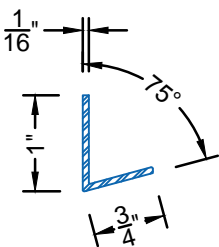

13/16" CAULK EXPANDER
 A54-X004
 For Frame Thickness of 1/16"

13/16" CAULK EXPANDER
 A54-X006
 For Frame Thickness of 1/8"

3/8" CAULK EXPANDER
 A54-X011
 For Frame Thickness of 1/16"

2 1/4" FRAME EXPANDER
 THX-99-010
 For Frame Thickness of 1/16"

2 1/4" FRAME EXPANDER
 A54-X008
 For Frame Thickness of 1/8"

CAULK ADAPTOR
 A54-X010
 For Frame Thickness of 1/16"

6" FRAME EXPANDER
 A54-X009
 For Frame Thickness of 1/16"

1" x 3/4" SILL ANGLE
 A54-X003

WINDOW SAMPLE
 TOP VIEW