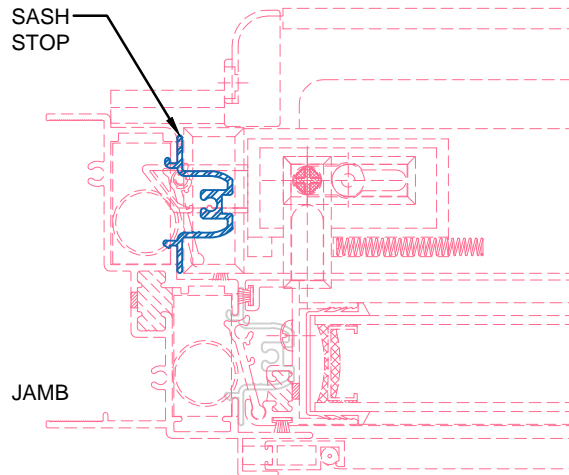

2 1/4" FRAME EXPANDER
 A54-X008
 For Frame Thickness of 1/8"

CAULK ADAPTOR
 A54-X010
 For Frame Thickness of 1/16"

6" FRAME EXPANDER
 A54-X009
 For Frame Thickness of 1/16"

1" x 3/4" SILL ANGLE
 A54-X003

WINDOW SAMPLE
 TOP VIEW