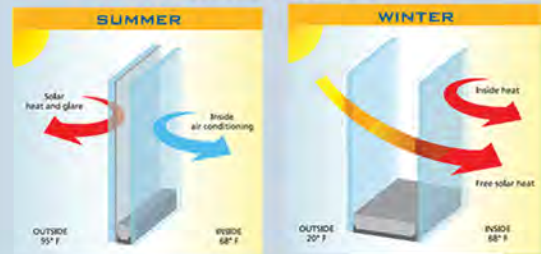

HOW LOW-E GLASS WORKS:

Crystal Window & Door Systems, Ltd.

NYC, NY (HQ) 31-10 Whitestone Expressway, Flushing, NY 11354 | Tel: 800.472.9988/718.961.7300 | Fax: 718.460.4594
SCRANTON, PA 204 Franklin Valley Rd, Benton, PA 18414 | Tel: 570.276.8000 | Fax: 570.563.5313
CLEVELAND, OH 29299 Clemens Rd. 1-B, Westlake, OH 44145 | Tel: 440.871.8694 | Fax: 440.871.8690
ST. LOUIS, MO 300 Axminster Dr., Fenton, MO 63026 | Tel: 636.305.7880 | Fax: 636.305.7881
CHICAGO, IL 1300 W. 35th st. Chicago, IL 60609 | Tel: 773.376.6688/888.280.3288 | Fax: 773.376.6868
RIVERSIDE, CA 1850 Atlanta Ave, Riverside, CA 92507 | Tel: 951.779.9300 | Fax: 951.779.6300
DALLAS, TX 454 W. Mockingbird Ln, Dallas, TX 75247 | Tel: 469.248.3012 | Fax: 469.248.2978
TORONTO, ON 30 West Pearce Street, Richmond Hill, ON, L4B 1E3 | Tel: 905.889.9883 | Fax: 905.889.5891

Crystal®
WINDOW & DOOR

Crystal Windows Affiliations:

Follow us on:

MANUFACTURER RESERVES THE RIGHT TO CHANGE PRODUCT DESIGNS, SPECIFICATIONS, DETAILS AND PRICING AT ANY TIME WITHOUT PRIOR NOTIFICATION.

© 2024-2025 Crystal Window & Door Systems, Ltd. All Rights Reserved. Printed in USA.