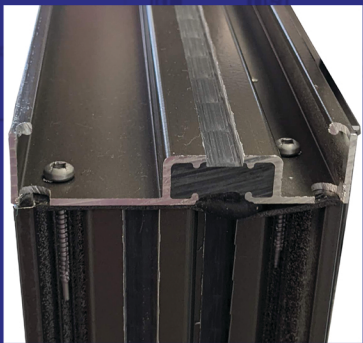

Series 2700/2710

Architectural Grade Thermal Break Aluminum Window

The 2700 series is a window that is compliant with the latest NYC energy code, with the option of a commercial grade and an architectural grade, this double hung is a very versatile window perfect for high rise projects.

Crystal[®]
WINDOW & DOOR

Crafted with Passion, Built to Perform™

Series 2700/2710 Architectural Grade Thermal Break Window

Product Features

- . Compliant with the Latest NYC Energy Code
- . AAMA CW-PG 50/AW-PG50*
- . 3¼" Frame Depth
- . 1" Double Pane IGU
- . AAMA 2604 Powder Coating Finish
- . Wide Aluminum Thermal Break Window
- . Equal Sightline Glazing Design
- . Continuous Weatherstrip at Meeting Rail
- . Continuous Snap Latch at Head and Sill
- . Custodial Lock Tilt-Latches (AW)
- . Steel-Reinforced Lock Rail (AW)
- . Anti-Bow Pins (AW)